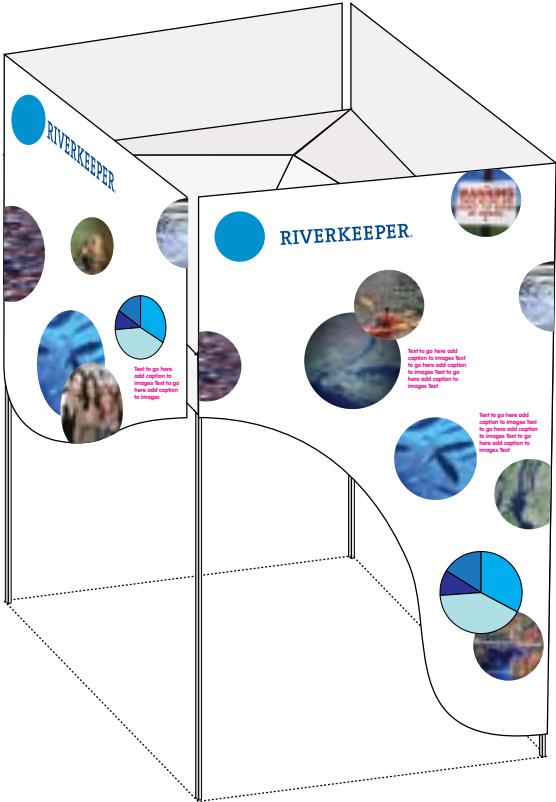

RIVERKEEPER®

Traveling Exhibit

Values

beauty, nature, appreciation

awareness, strength, boldness

Live Exhibit

Watershed Interactive

Interactive Floor Map

Interactive Wall Map

Membership kit and Signature Wall

Membership Signature Scroll

Profiles Interactive

Audio Visual Exhibit

Trailer

Trailer Lab

Tailgate

Canopy/Info Booth

Canopy/Info Booth

Canopy/Experience

Canopy/Experience

Canopy/Info Booth

Canopy/Experience

Canopy/Inflatable

Graphic Sketches

Canopy/Inflatable

Inflatable Habitat

Graphic Sketches

Encounter Counter

Encounter Counter