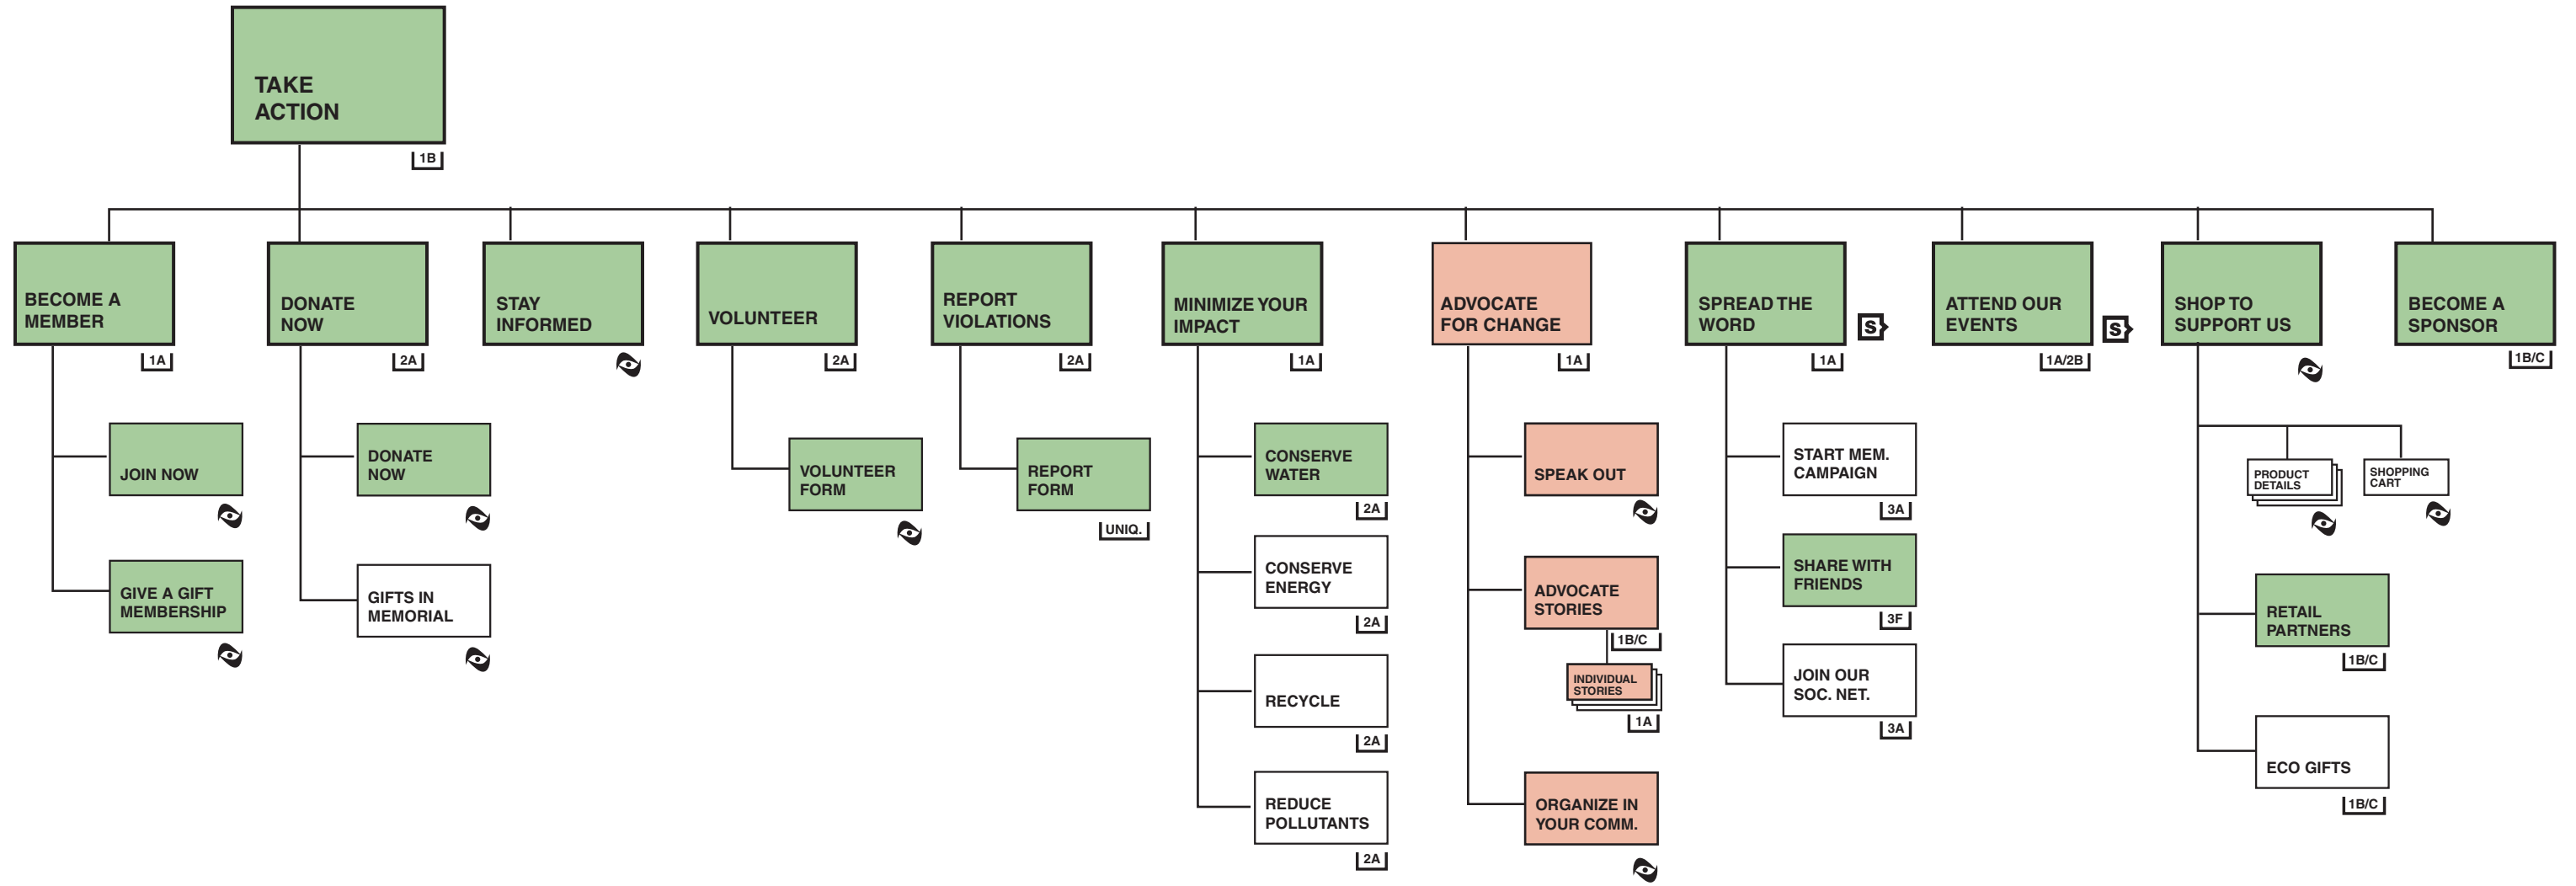

= Wireframes created as of 2.2.09

= Phase II

= On hold pending client feedback

= Not for 6.22.09 launch

= Symbol represents Convio pages

= Form Page

= Google Maps

= Share Module

RIVERKEEPER SITEMAP  
May 26, 2009

= Wireframes created as of 2.2.09

= Phase II

= On hold pending client feedback

= Not for 6.22.09 launch

= Symbol represents Convio pages

I = Form Page

G = Google Maps

S = Share Module

- = Wireframes created as of 2.2.09
- = Phase II
- = On hold pending client feedback
- = Not for 6.22.09 launch
- = Symbol represents Convio pages
- = Form Page
- = Google Maps
- = Share Module