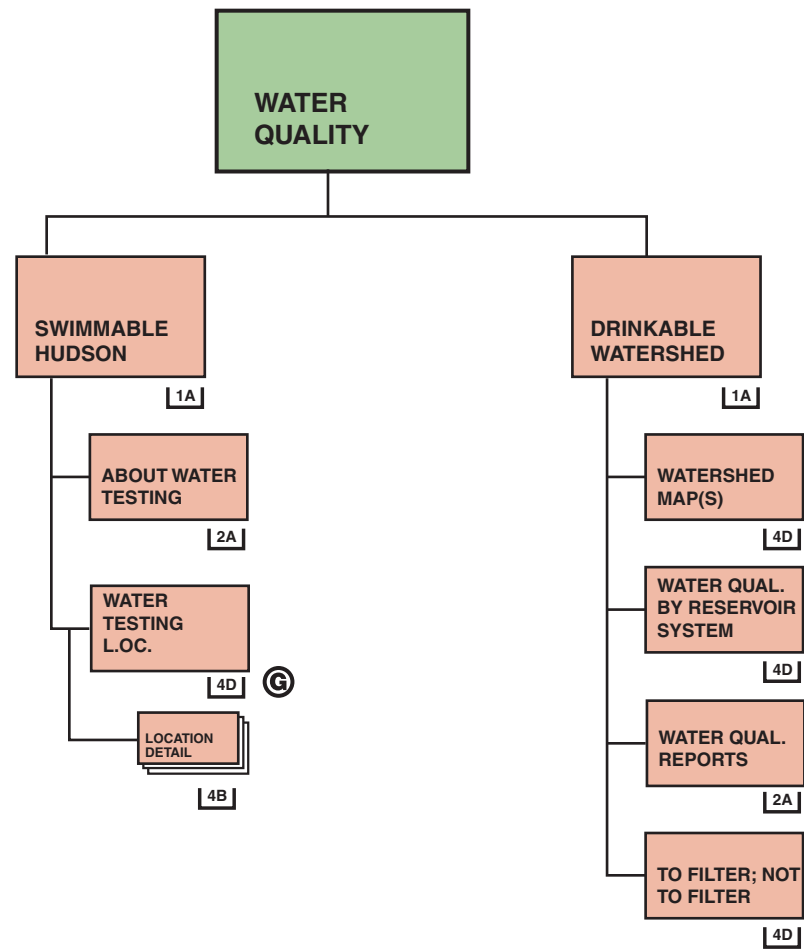

- = Wireframes created as of 5.12.09
- = Phase II
- = On hold pending client feedback
- = Not for 6.22.09 launch

- = Symbol represents Convio pages
- I = Form Page
- G = Google Maps
- S = Share Module

\*NOTE: Sub-Campaign amount is not yet determined (pending client information).

- = Wireframes created as of 2.2.09
- = Phase II
- = On hold pending client feedback
- = Not for 6.22.09 launch

- = Symbol represents Convio pages
- = Form Page
- = Google Maps
- = Share Module

 = Wireframes created as of 2.2.09