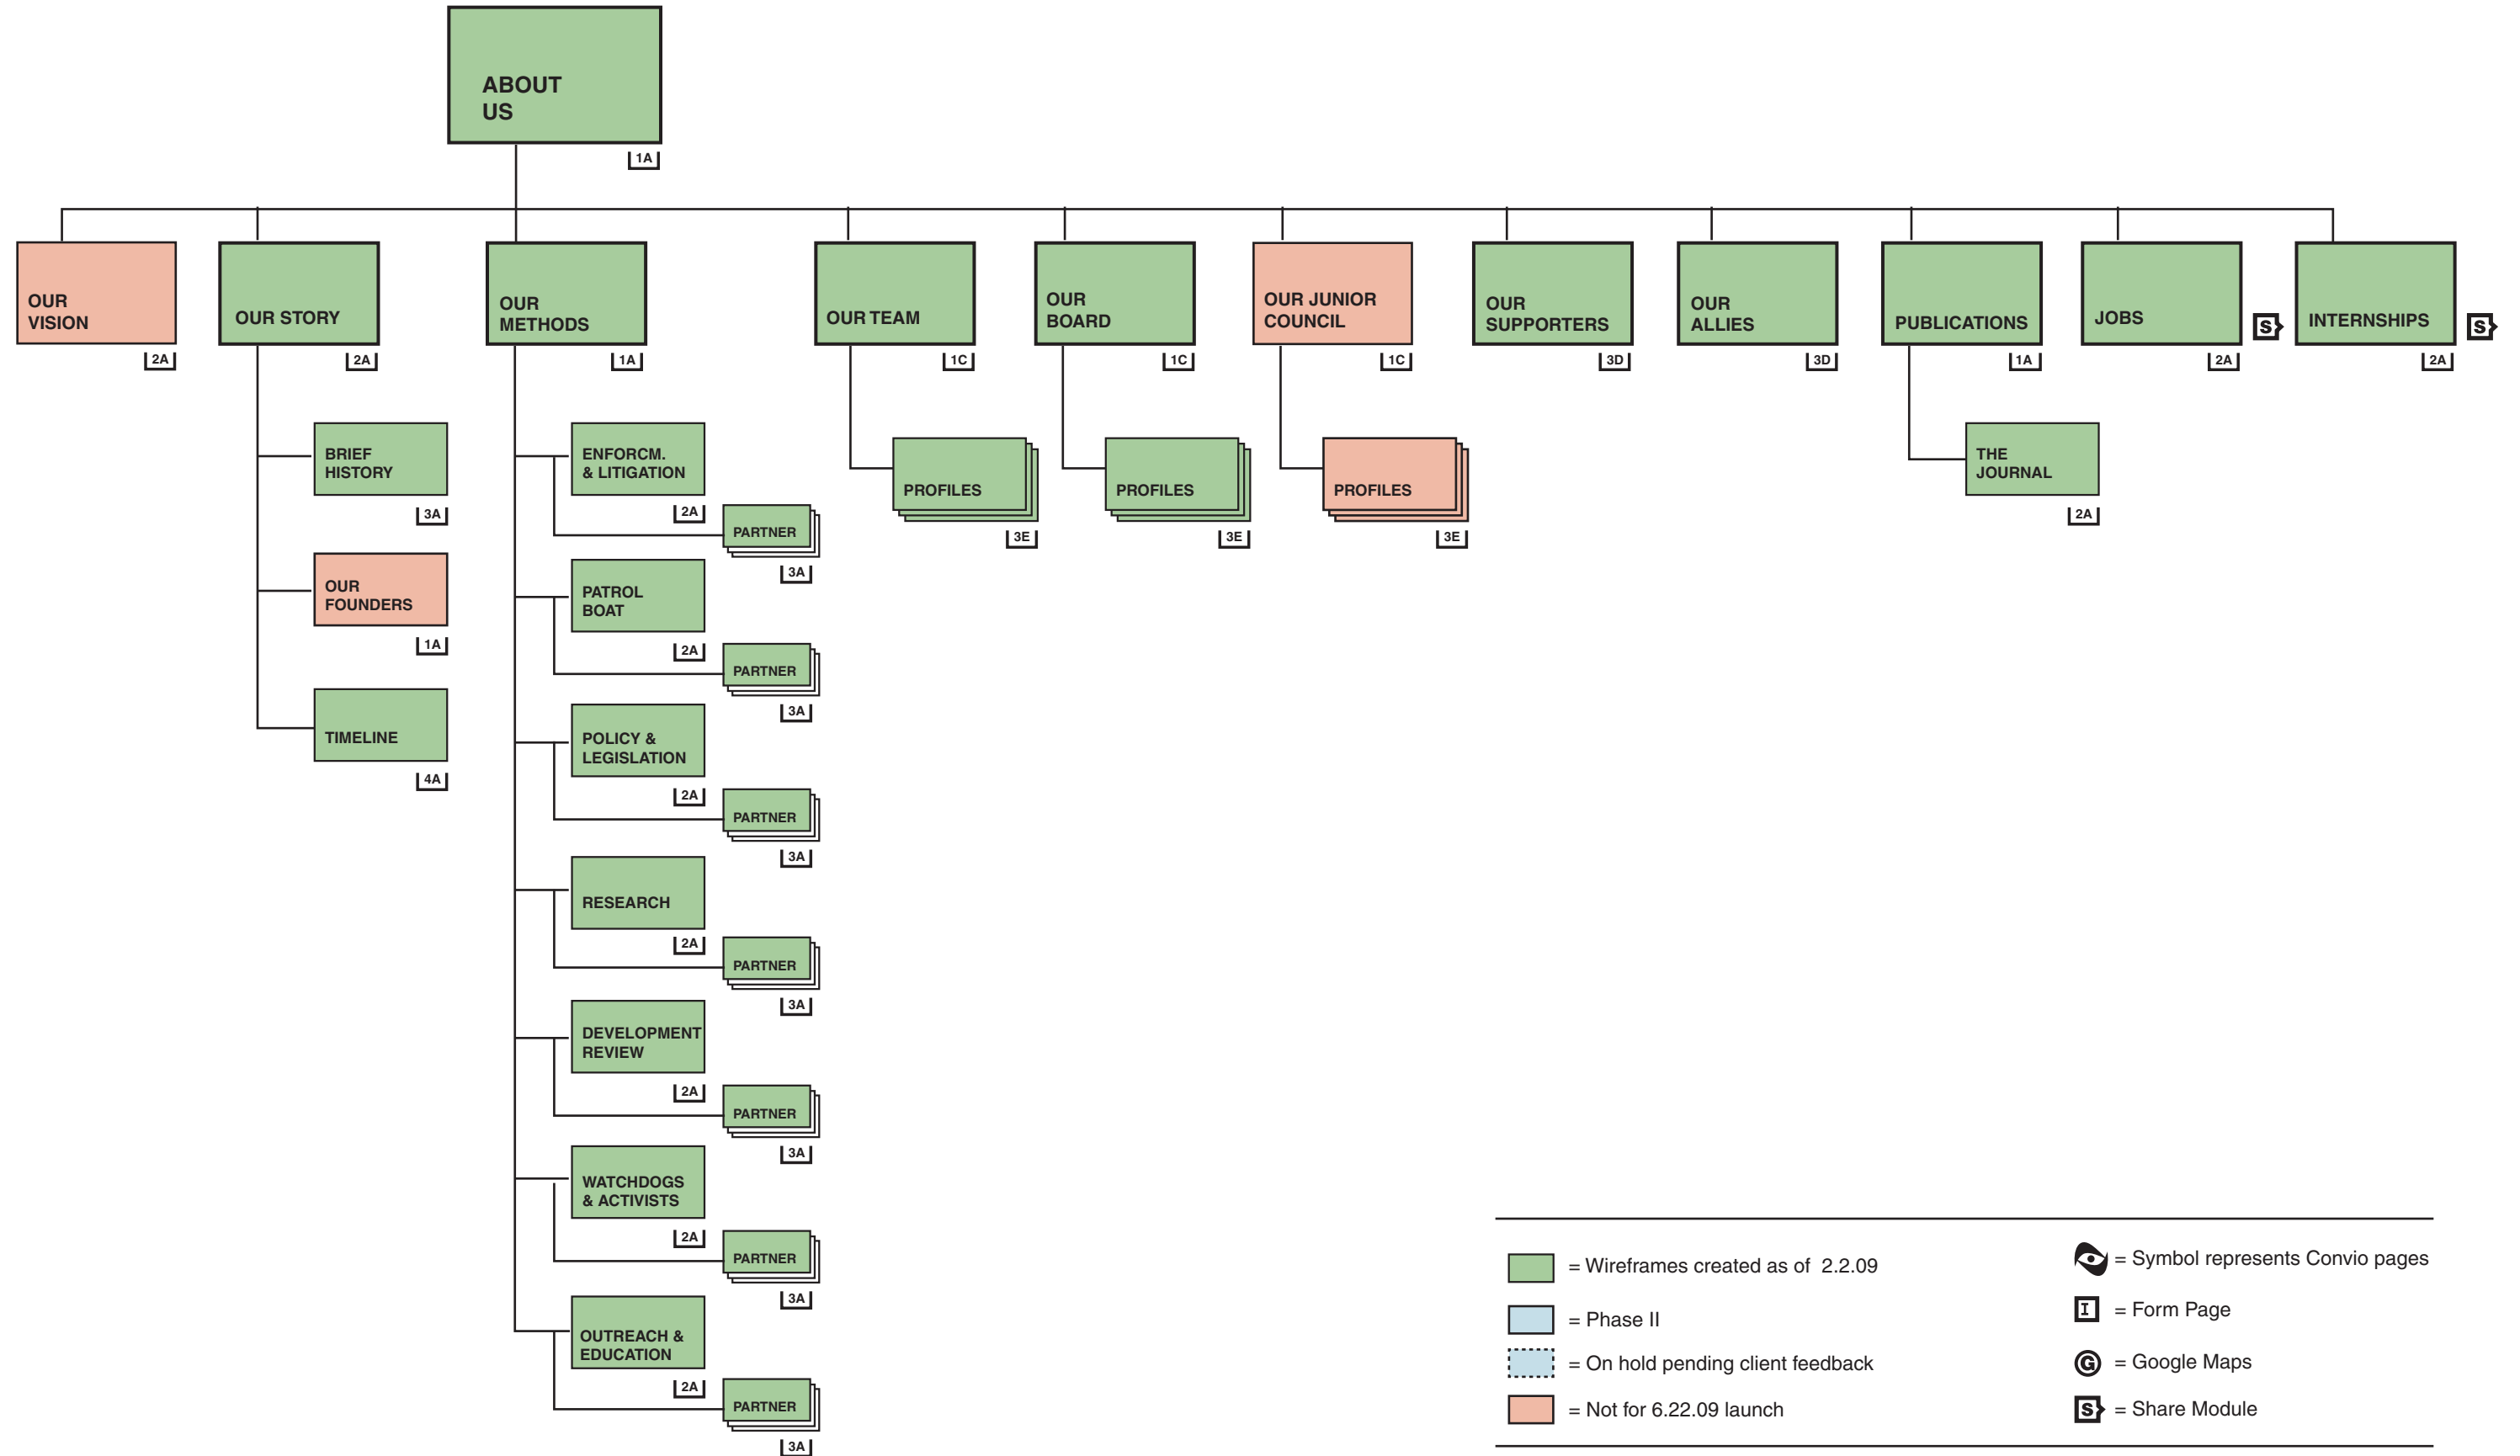

= Wireframes created as of 2.2.09

= Phase II

= On hold pending client feedback

= Not for 6.22.09 launch

= Symbol represents Convio pages

= Form Page

= Google Maps

= Share Module

RIVERKEEPER SITEMAP  
May 26, 2009

= Wireframes created as of 2.2.09

= Phase II

= On hold pending client feedback

= Not for 6.22.09 launch

= Symbol represents Convio pages

I = Form Page

G = Google Maps

S = Share Module

- = Wireframes created as of 2.2.09
- = Phase II
- = On hold pending client feedback
- = Not for 6.22.09 launch
- = Symbol represents Convio pages
- = Form Page
- = Google Maps
- = Share Module