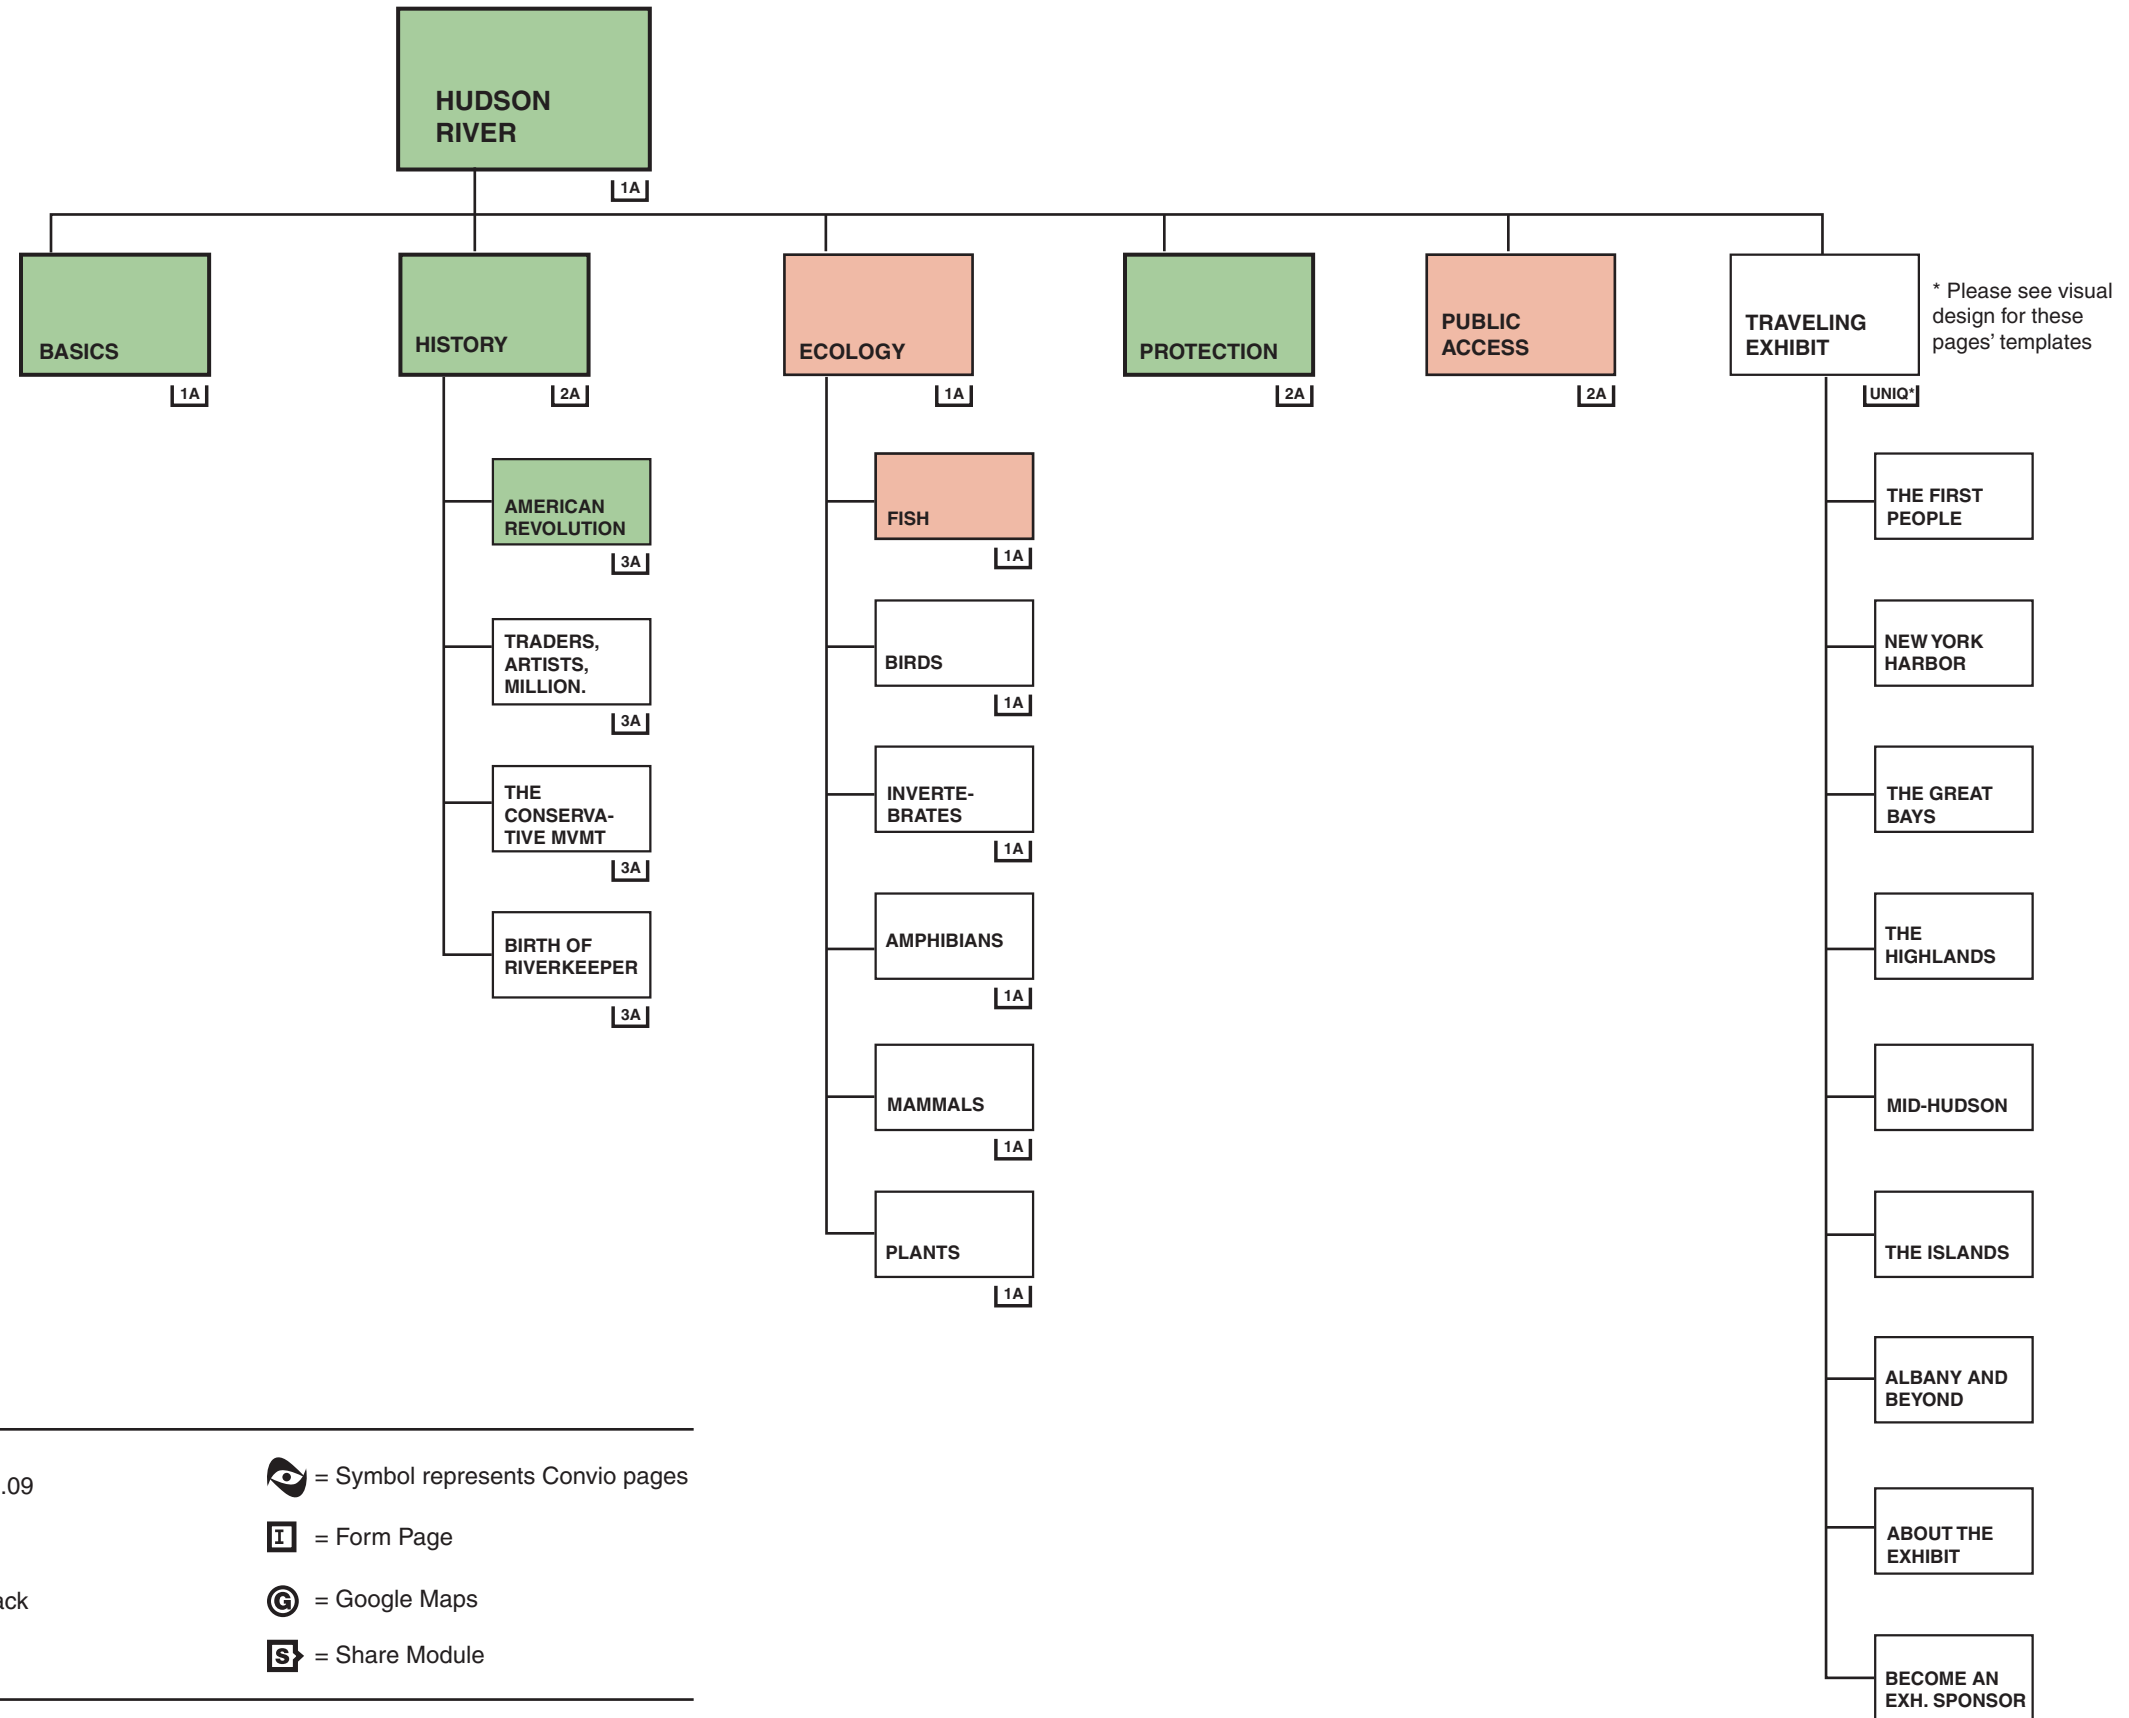

- = Wireframes created as of 2.2.09
- = Phase II
- = On hold pending client feedback
- = Not for 6.22.09 launch

- = Symbol represents Convio pages
- = Form Page
- = Google Maps
- = Share Module

 = Wireframes created as of 2.2.09

 = Phase II

 = On hold pending client feedback

 = Not for 6.22.09 launch

 = Symbol represents Convio pages

 = Form Page

 = Google Maps

 = Share Module

- 
- = Wireframes created as of 2.2.09
    - = Phase II
    - = On hold pending client feedback
    - = Not for 6.22.09 launch
  - = Symbol represents Convio pages
    - = Form Page
    - = Google Maps
    - = Share Module
-

= Wireframes created as of 2.2.09

= Phase II

= On hold pending client feedback

= Not for 6.22.09 launch

= Symbol represents Convio pages

= Form Page

= Google Maps

= Share Module

RIVERKEEPER SITEMAP  
May 26, 2009

= Wireframes created as of 2.2.09

= Phase II

= On hold pending client feedback

= Not for 6.22.09 launch

= Symbol represents Convio pages

I = Form Page

G = Google Maps