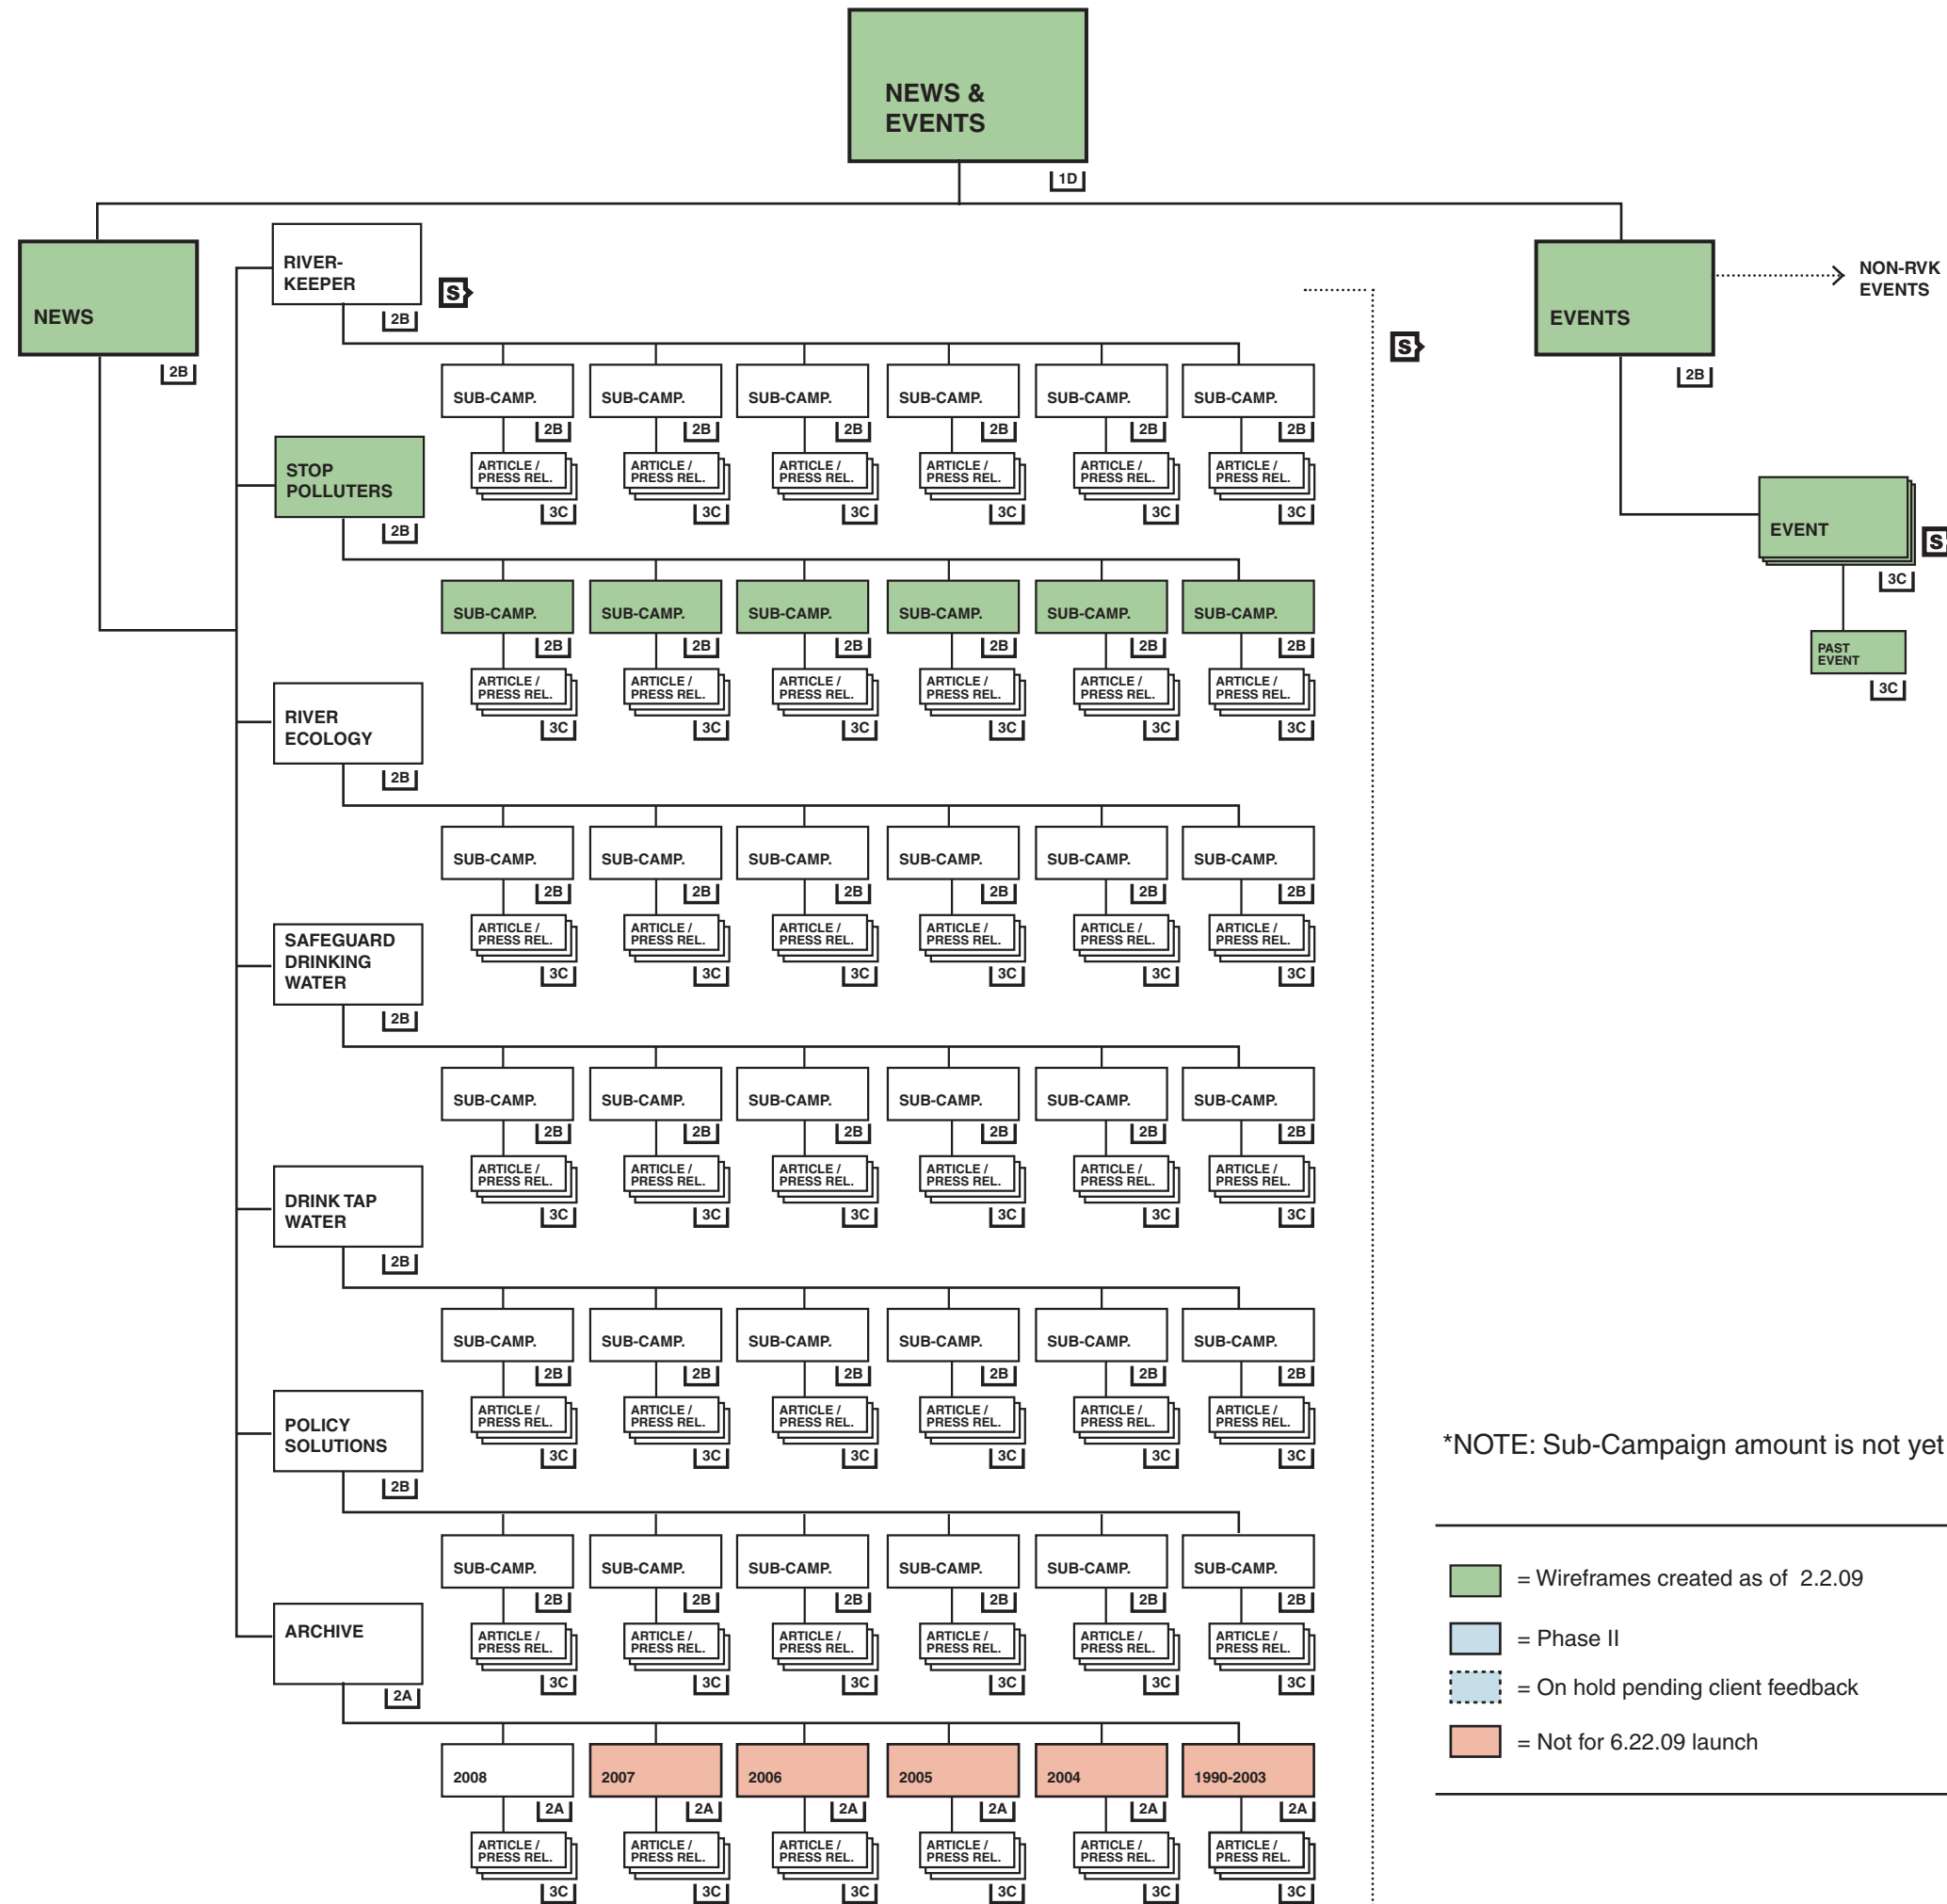

- = Wireframes created as of 5.12.09
- = Phase II
- = On hold pending client feedback
- = Not for 6.22.09 launch

- = Symbol represents Convio pages
- I = Form Page
- G = Google Maps
- S = Share Module

\*NOTE: Sub-Campaign amount is not yet determined (pending client information).

- = Wireframes created as of 2.2.09
- = Phase II
- = On hold pending client feedback
- = Not for 6.22.09 launch

- = Symbol represents Convio pages
- = Form Page
- = Google Maps
- = Share Module

 = Wireframes created as of 2.2.09

 = Phase II

 = On hold pending client feedback

 = Not for 6.22.09 launch

 = Symbol represents Convio pages

 = Form Page

 = Google Maps

 = Share Module

- 
- = Wireframes created as of 2.2.09
    - = Phase II
    - = On hold pending client feedback
    - = Not for 6.22.09 launch
  - = Symbol represents Convio pages
    - = Form Page
    - = Google Maps
    - = Share Module
-

RIVERKEEPER SITEMAP  
May 26, 2009

= Wireframes created as of 2.2.09

= Phase II

= On hold pending client feedback

= Not for 6.22.09 launch

= Symbol represents Convio pages

I = Form Page

G = Google Maps