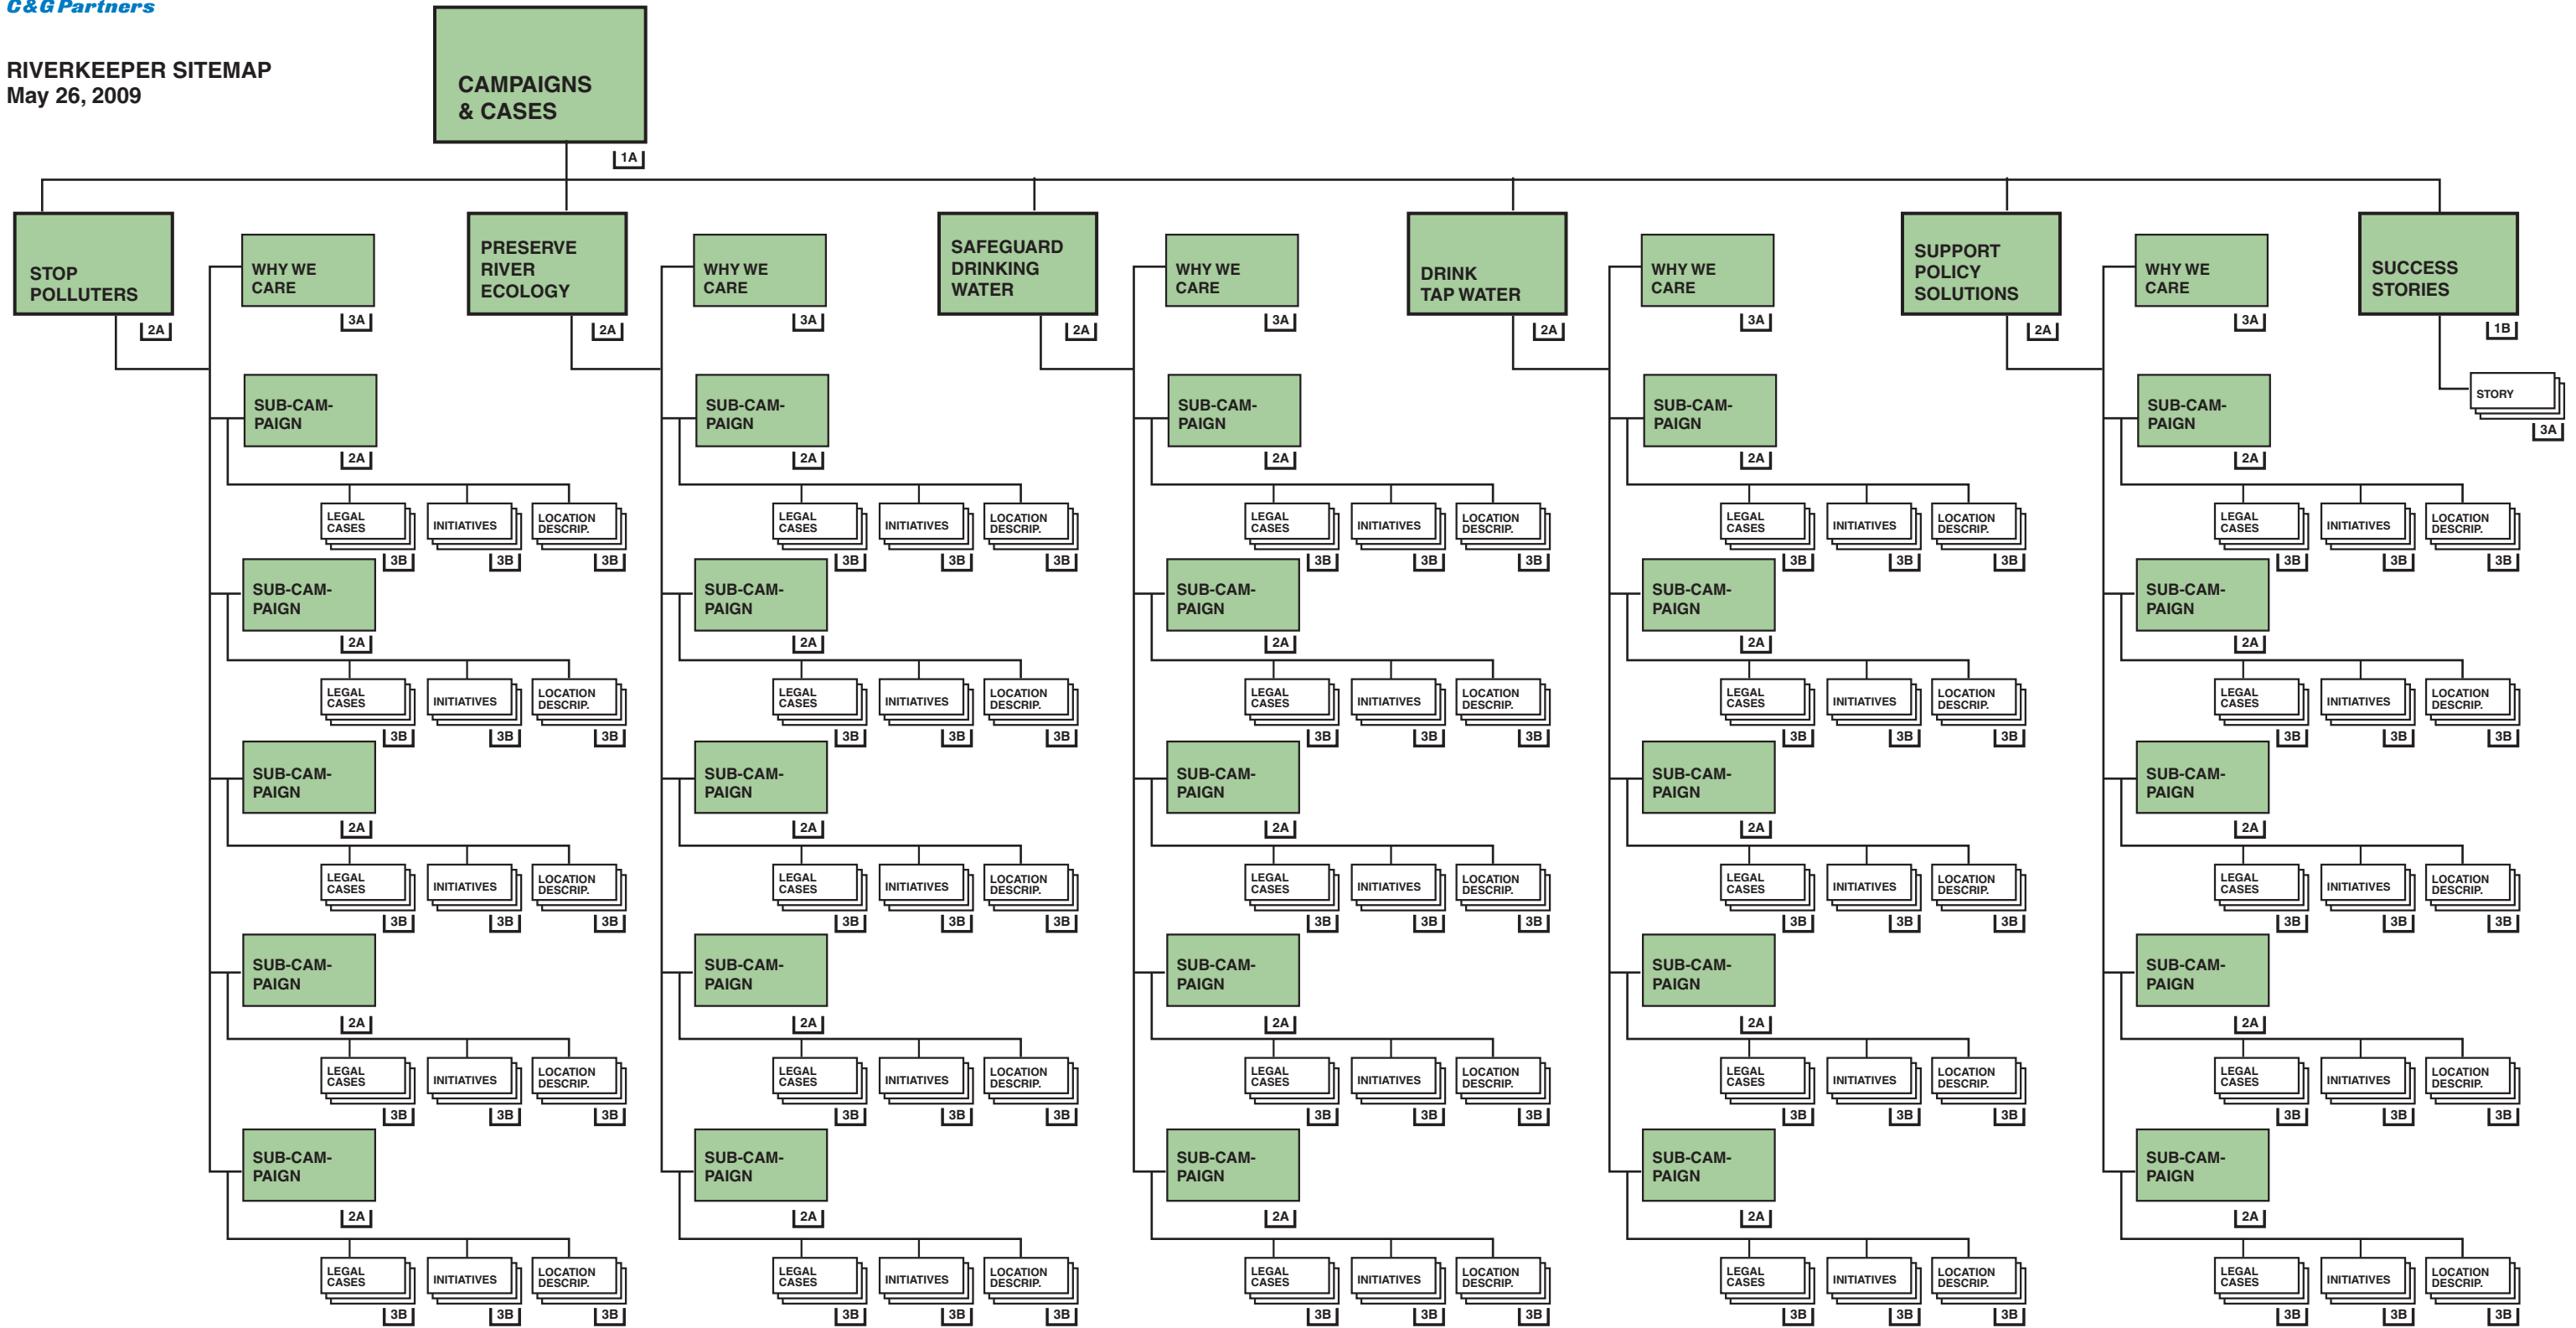

- = Wireframes created as of 5.12.09
- = Phase II
- = On hold pending client feedback
- = Not for 6.22.09 launch

- = Symbol represents Convio pages
- I = Form Page
- G = Google Maps
- S = Share Module

\*NOTE: Sub-Campaign amount is not yet determined (pending client information).

- = Wireframes created as of 2.2.09
- = Phase II
- = On hold pending client feedback
- = Not for 6.22.09 launch

- = Symbol represents Convio pages
- = Form Page
- = Google Maps
- = Share Module

 = Wireframes created as of 2.2.09

 = Phase II

 = On hold pending client feedback

 = Not for 6.22.09 launch

 = Symbol represents Convio pages

 = Form Page

 = Google Maps

 = Share Module

- 
- = Wireframes created as of 2.2.09
    - = Phase II
    - = On hold pending client feedback
    - = Not for 6.22.09 launch
  - = Symbol represents Convio pages
    - = Form Page
    - = Google Maps
    - = Share Module
-

RIVERKEEPER SITEMAP  
May 26, 2009

= Wireframes created as of 2.2.09

= Phase II

= On hold pending client feedback

= Not for 6.22.09 launch

= Symbol represents Convio pages

I = Form Page

G = Google Maps