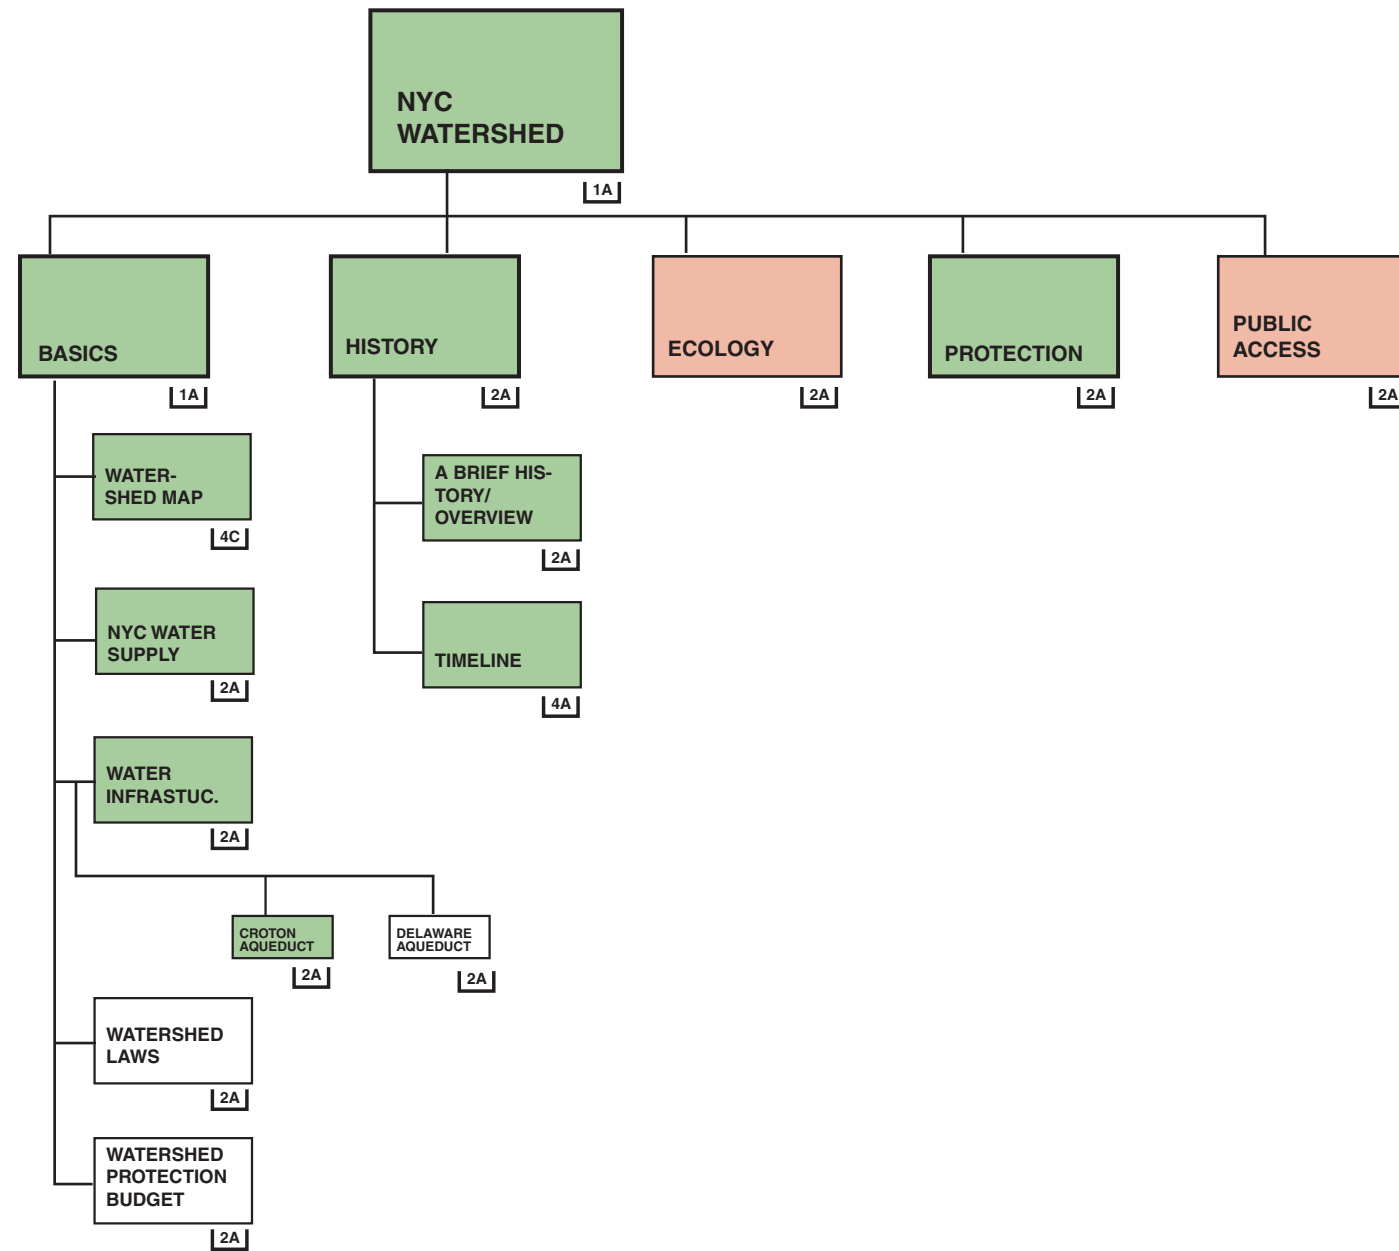

- = Wireframes created as of 2.2.09
- = Phase II
- = On hold pending client feedback
- = Not for 6.22.09 launch

- = Symbol represents Convio pages
- = Form Page
- = Google Maps
- = Share Module

 = Wireframes created as of 2.2.09

 = Phase II

 = On hold pending client feedback

 = Not for 6.22.09 launch

 = Symbol represents Convio pages

 = Form Page

 = Google Maps

 = Share Module

- 
- = Wireframes created as of 2.2.09
    - = Phase II
    - = On hold pending client feedback
    - = Not for 6.22.09 launch
  - = Symbol represents Convio pages
    - = Form Page
    - = Google Maps
    - = Share Module
-

= Wireframes created as of 2.2.09

= Phase II

= On hold pending client feedback

= Not for 6.22.09 launch

= Symbol represents Convio pages

= Form Page

= Google Maps

= Share Module

RIVERKEEPER SITEMAP  
May 26, 2009

= Wireframes created as of 2.2.09

= Phase II

= On hold pending client feedback

= Not for 6.22.09 launch

= Symbol represents Convio pages

I = Form Page

G = Google Maps