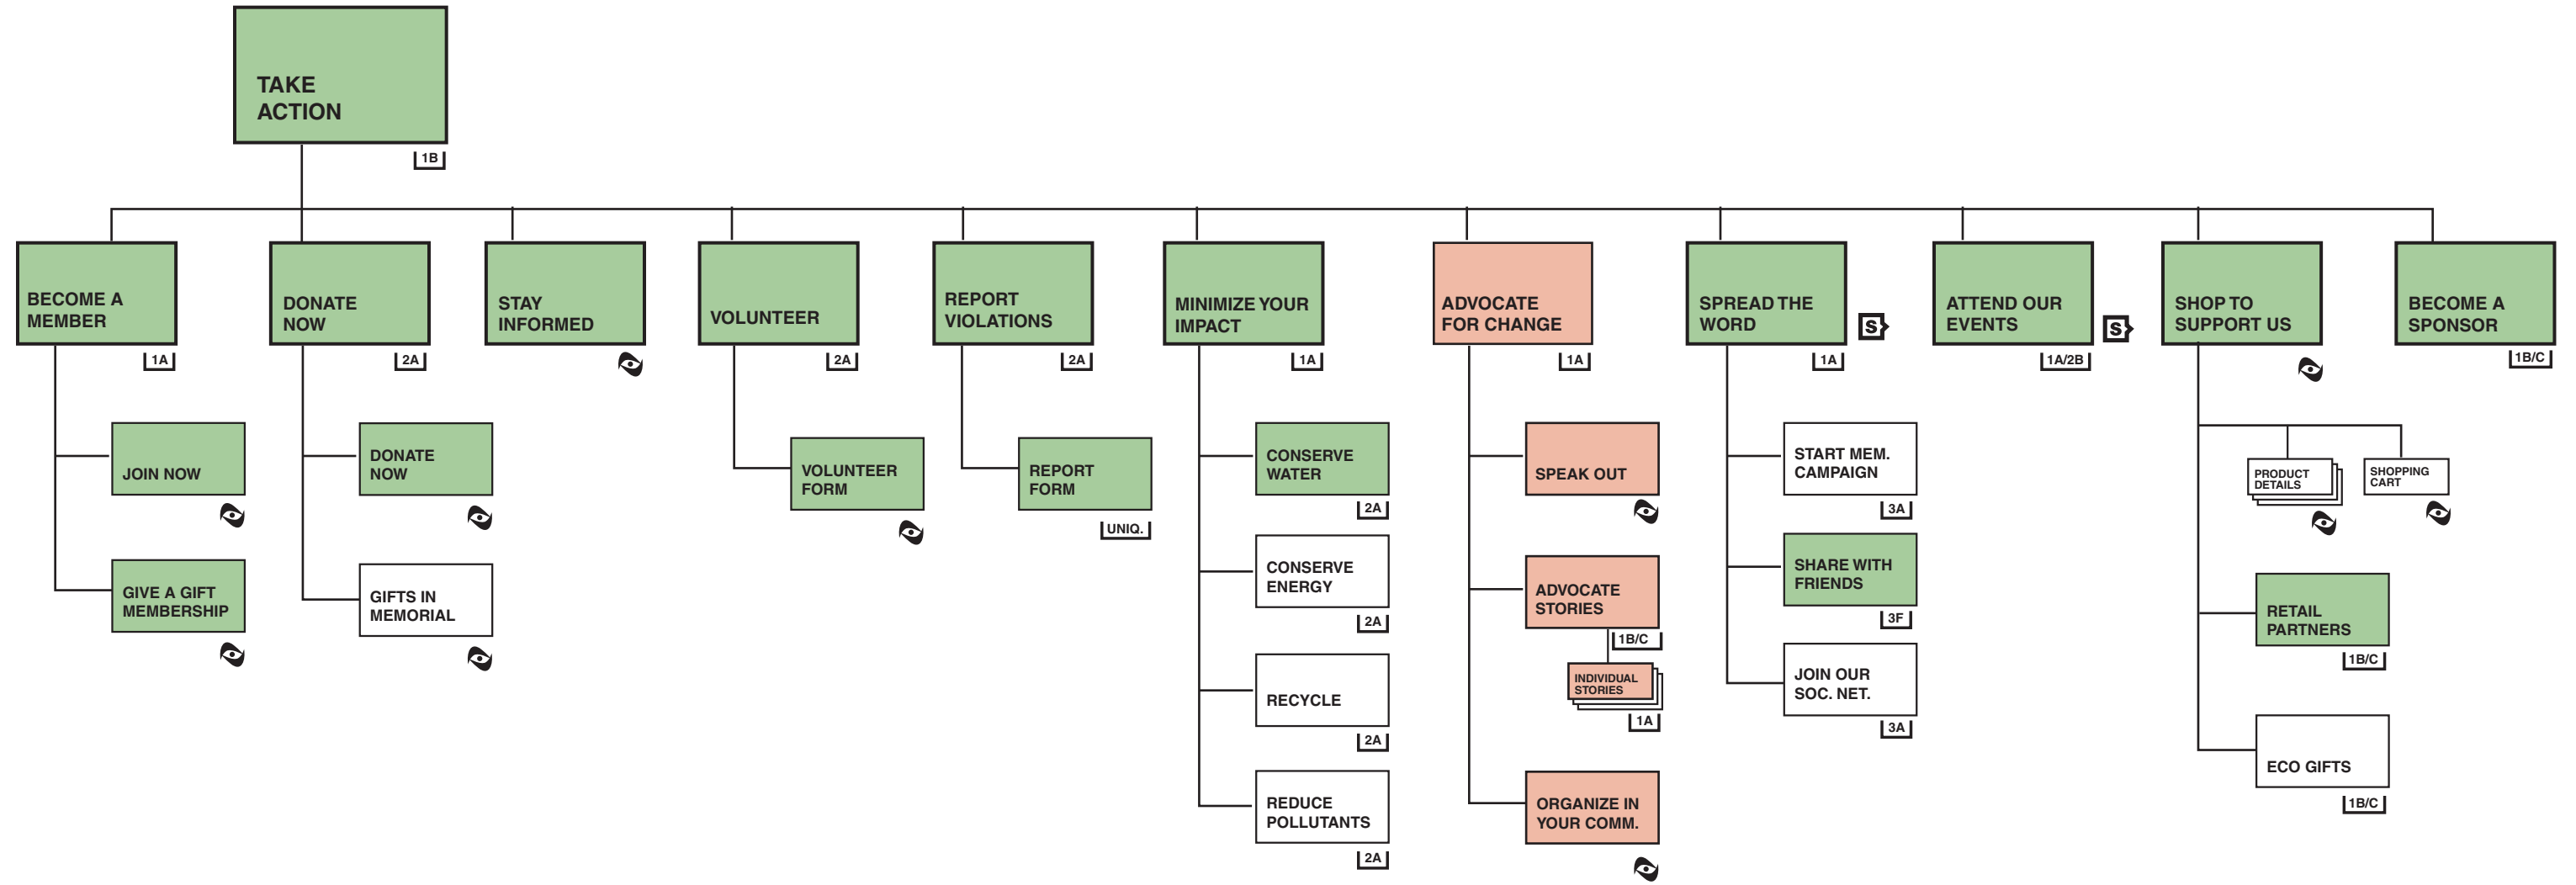

= Wireframes created as of 2.2.09

= Phase II

= On hold pending client feedback

= Not for 6.22.09 launch

= Symbol represents Convio pages

= Form Page

= Google Maps

= Share Module

RIVERKEEPER SITEMAP  
May 26, 2009

= Wireframes created as of 2.2.09

= Phase II

= On hold pending client feedback

= Not for 6.22.09 launch

= Symbol represents Convio pages

I = Form Page

G = Google Maps

S = Share Module

- = Wireframes created as of 2.2.09
- = Phase II
- = On hold pending client feedback
- = Not for 6.22.09 launch
- = Symbol represents Convio pages
- = Form Page
- = Google Maps
- = Share Module