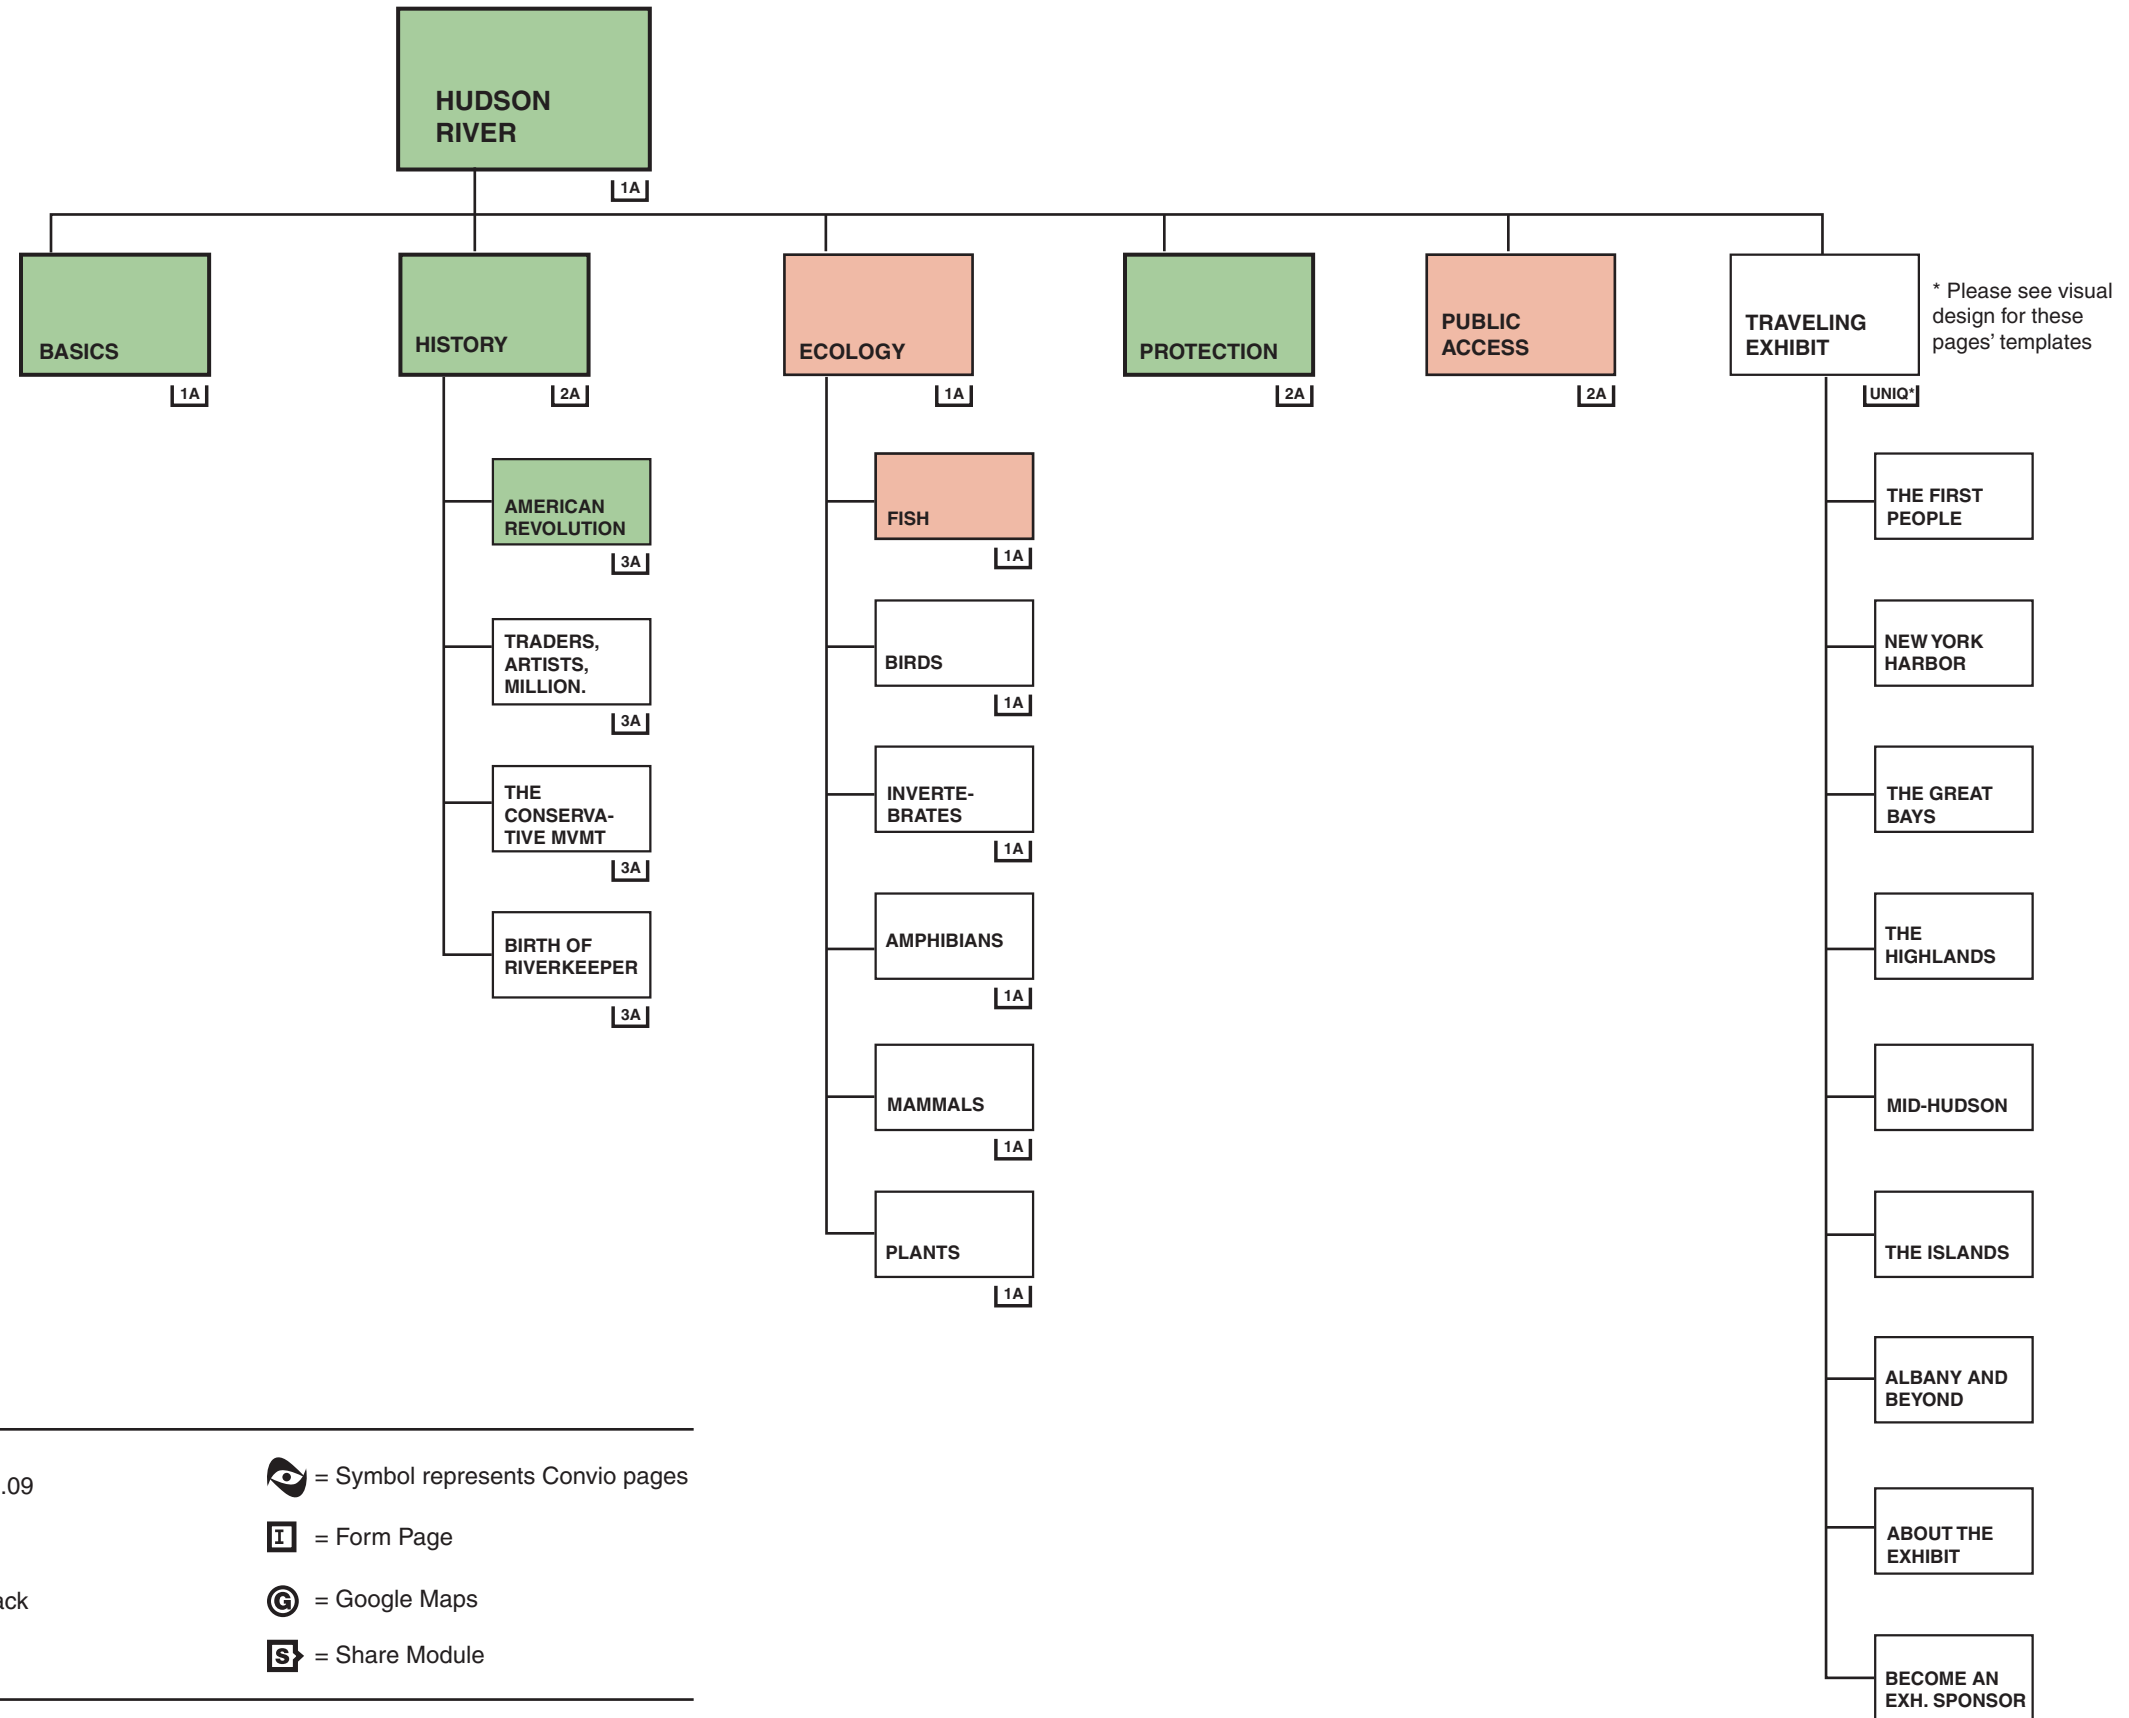

- = Wireframes created as of 2.2.09
- = Phase II
- = On hold pending client feedback
- = Not for 6.22.09 launch

- = Symbol represents Convio pages
- = Form Page
- = Google Maps
- = Share Module

 = Wireframes created as of 2.2.09

 = Phase II

 = On hold pending client feedback

 = Not for 6.22.09 launch

 = Symbol represents Convio pages

 = Form Page

 = Google Maps

 = Share Module

- |   |  |
|---|--|
|  = Wireframes created as of 2.2.09 |  = Symbol represents Convio pages |
|  = Phase II                        |  = Form Page                      |
|  = On hold pending client feedback |  = Google Maps                    |
|  = Not for 6.22.09 launch          |  = Share Module                   |

= Wireframes created as of 2.2.09

= Phase II

= On hold pending client feedback

= Not for 6.22.09 launch

= Symbol represents Convio pages

= Form Page

= Google Maps

= Share Module

RIVERKEEPER SITEMAP  
May 26, 2009

= Wireframes created as of 2.2.09

= Phase II

= On hold pending client feedback

= Not for 6.22.09 launch

= Symbol represents Convio pages

I = Form Page

G = Google Maps