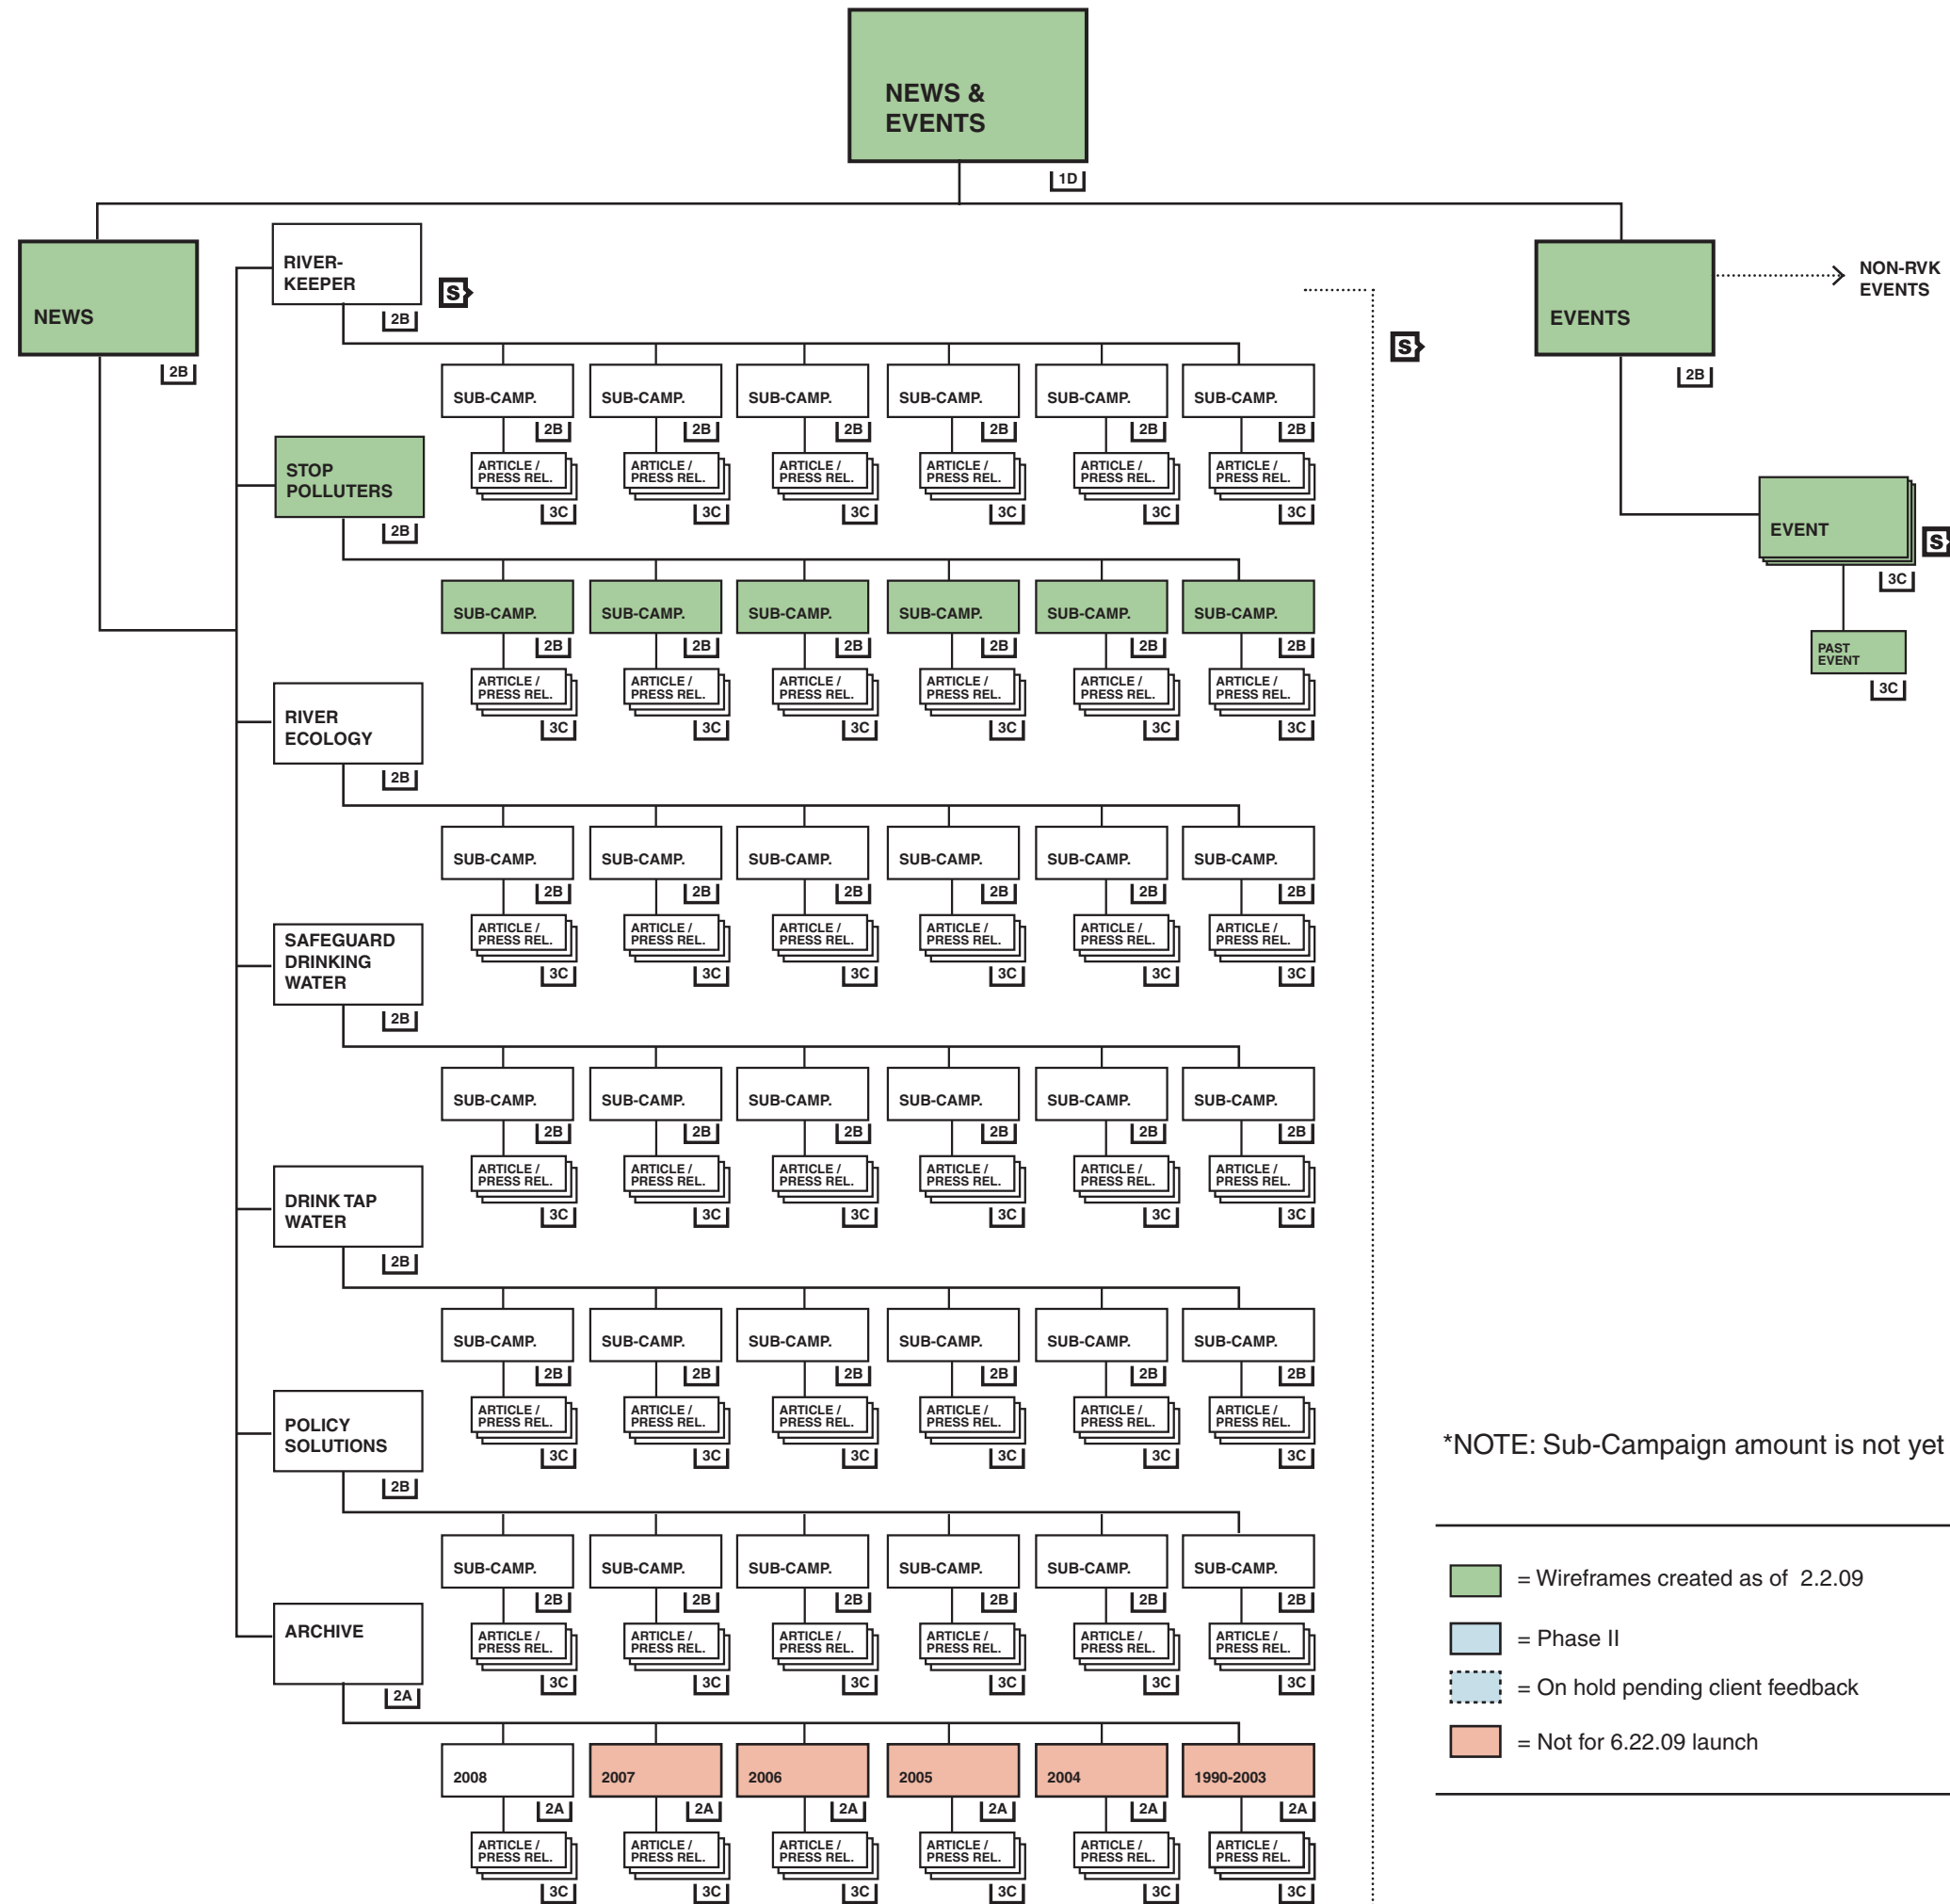

- = Wireframes created as of 5.12.09
- = Phase II
- = On hold pending client feedback
- = Not for 6.22.09 launch

- = Symbol represents Convio pages
- I = Form Page
- G = Google Maps
- S = Share Module

\*NOTE: Sub-Campaign amount is not yet determined (pending client information).

- = Wireframes created as of 2.2.09
- = Phase II
- = On hold pending client feedback
- = Not for 6.22.09 launch

- = Symbol represents Convio pages
- = Form Page
- = Google Maps
- = Share Module

 = Wireframes created as of 2.2.09

 = Phase II

 = On hold pending client feedback

 = Not for 6.22.09 launch

 = Symbol represents Convio pages

 = Form Page

 = Google Maps

 = Share Module

- |   |  |
|---|--|
|  = Wireframes created as of 2.2.09 |  = Symbol represents Convio pages |
|  = Phase II                        |  = Form Page                      |
|  = On hold pending client feedback |  = Google Maps                    |
|  = Not for 6.22.09 launch          |  = Share Module                   |

RIVERKEEPER SITEMAP  
May 26, 2009

= Wireframes created as of 2.2.09

= Phase II

= On hold pending client feedback

= Not for 6.22.09 launch

= Symbol represents Convio pages

I = Form Page

G = Google Maps