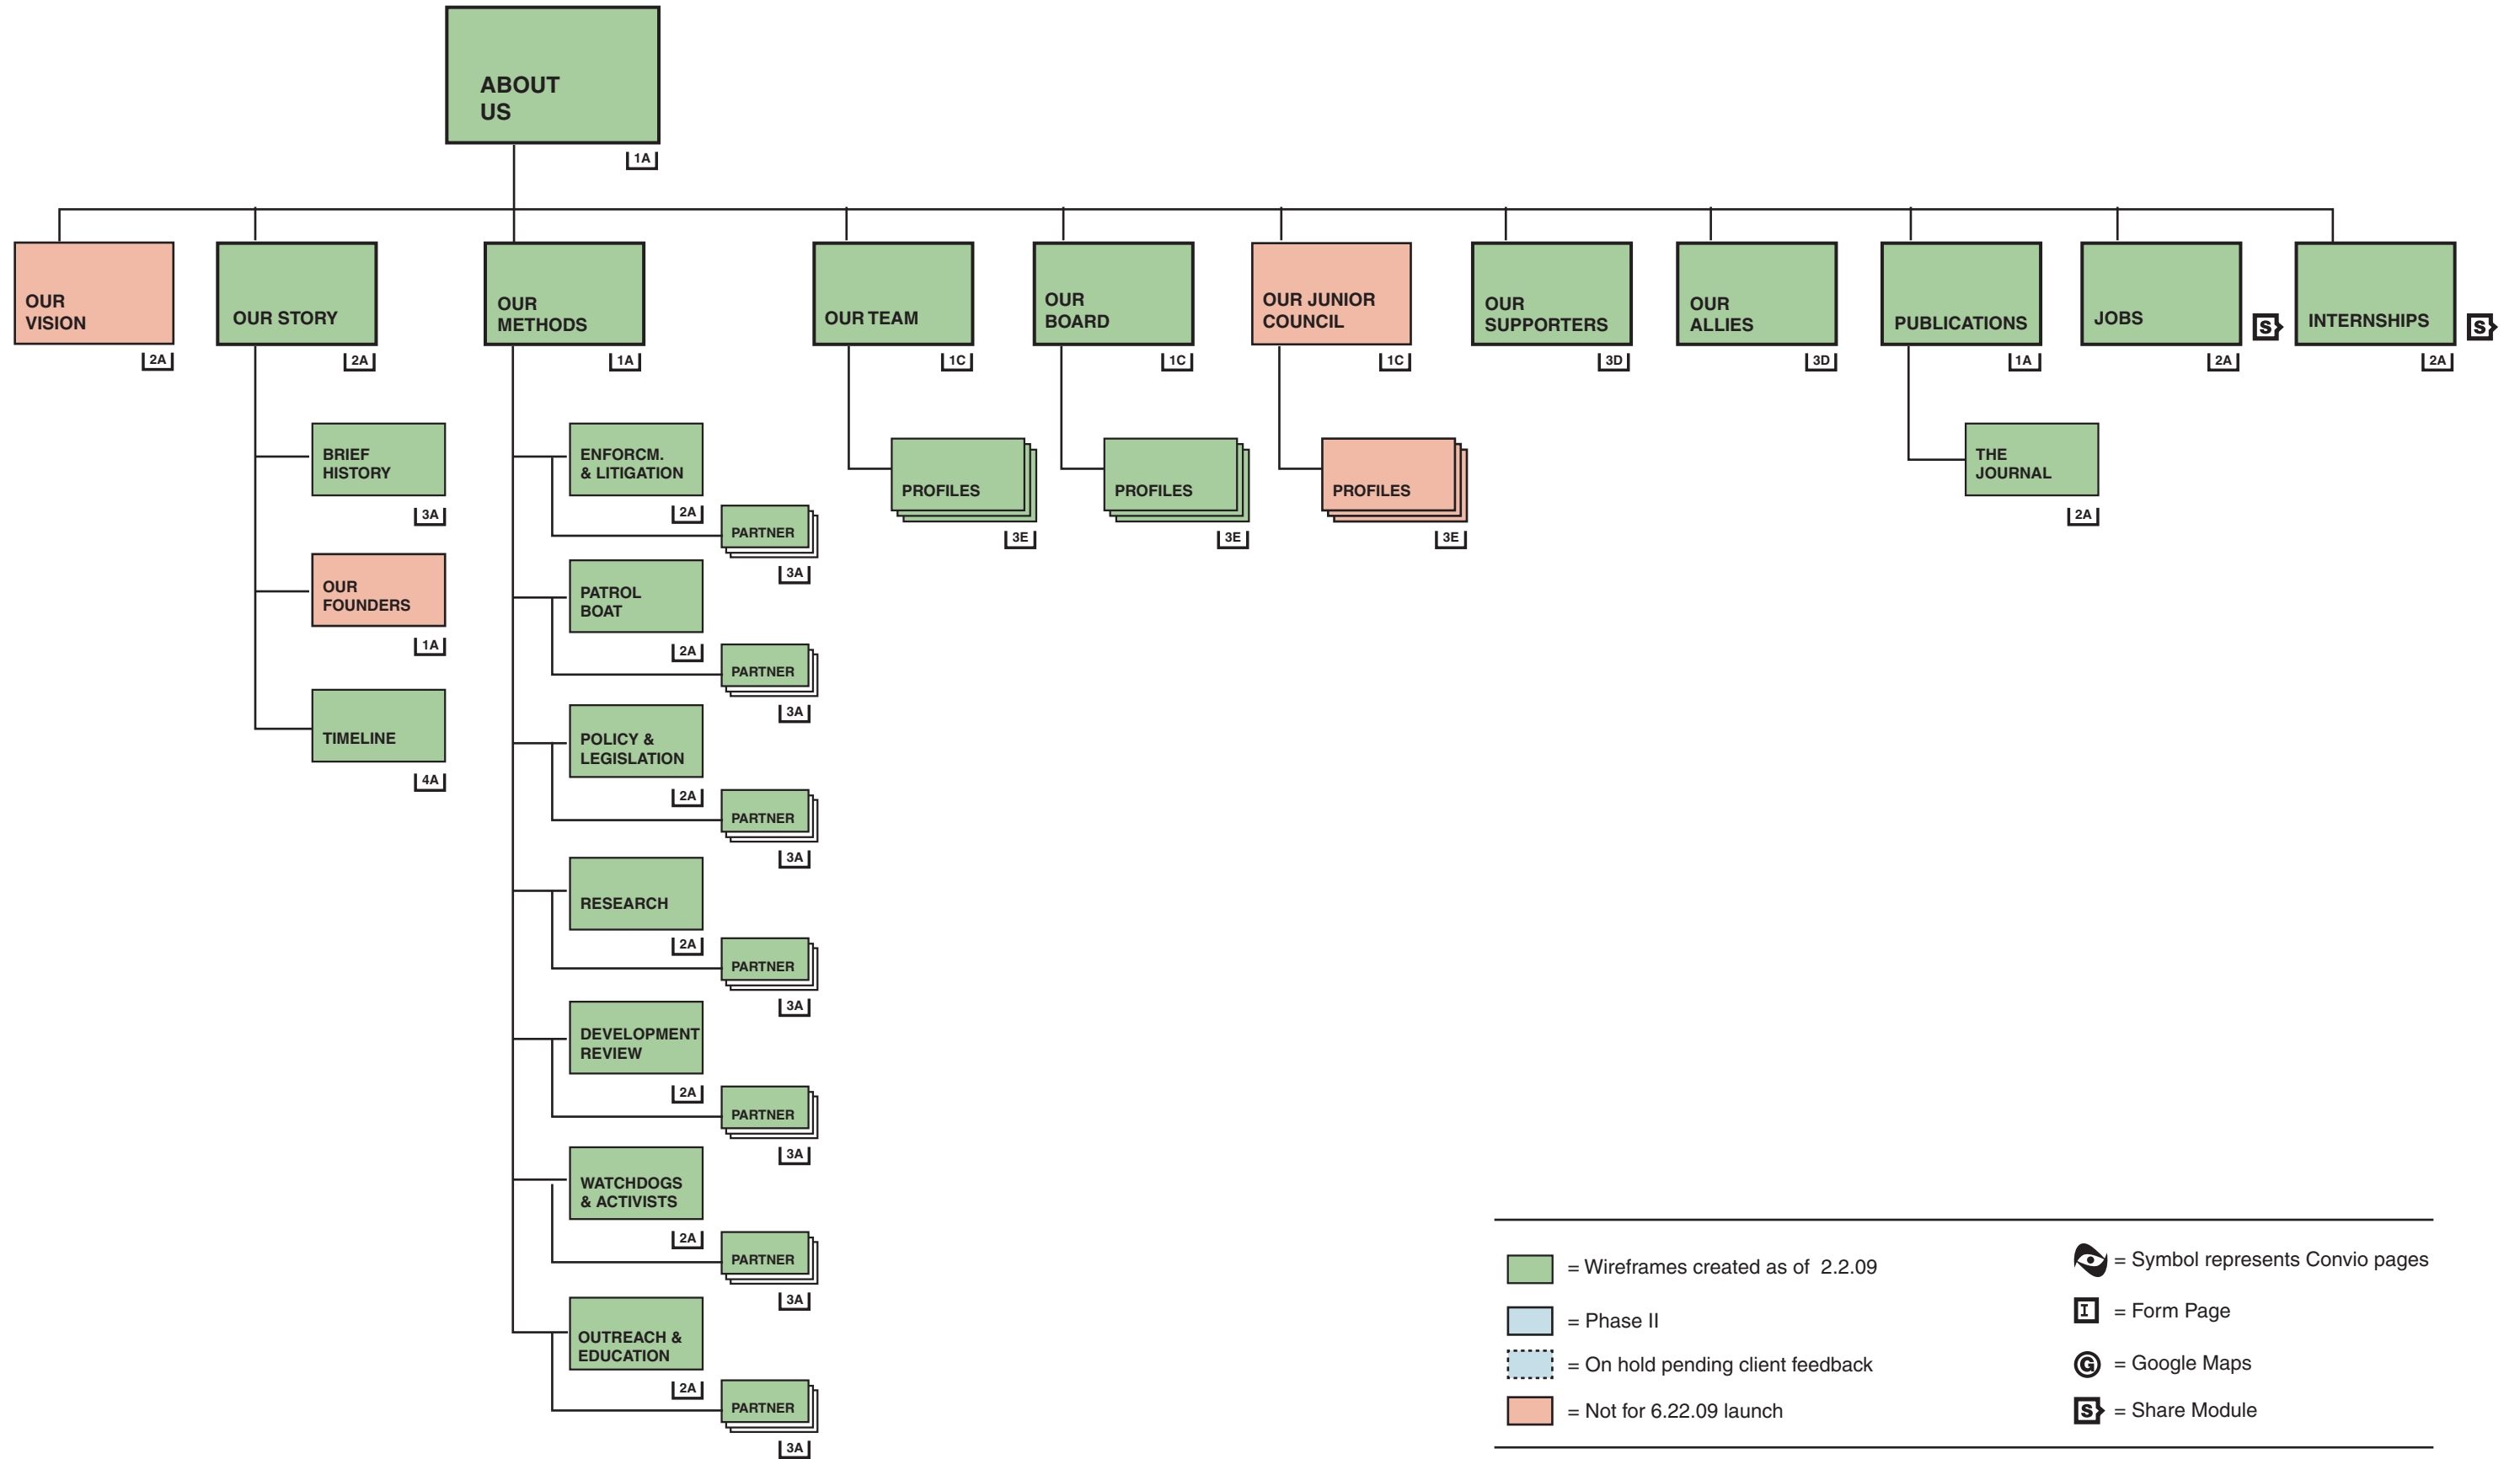

= Wireframes created as of 2.2.09

= Phase II

= On hold pending client feedback

= Not for 6.22.09 launch

= Symbol represents Convio pages

= Form Page

= Google Maps

= Share Module

RIVERKEEPER SITEMAP  
May 26, 2009

= Wireframes created as of 2.2.09

= Phase II

= On hold pending client feedback

= Not for 6.22.09 launch

= Symbol represents Convio pages

I = Form Page

G = Google Maps

S = Share Module

- = Wireframes created as of 2.2.09
- = Phase II
- = On hold pending client feedback
- = Not for 6.22.09 launch
- = Symbol represents Convio pages
- = Form Page
- = Google Maps
- = Share Module