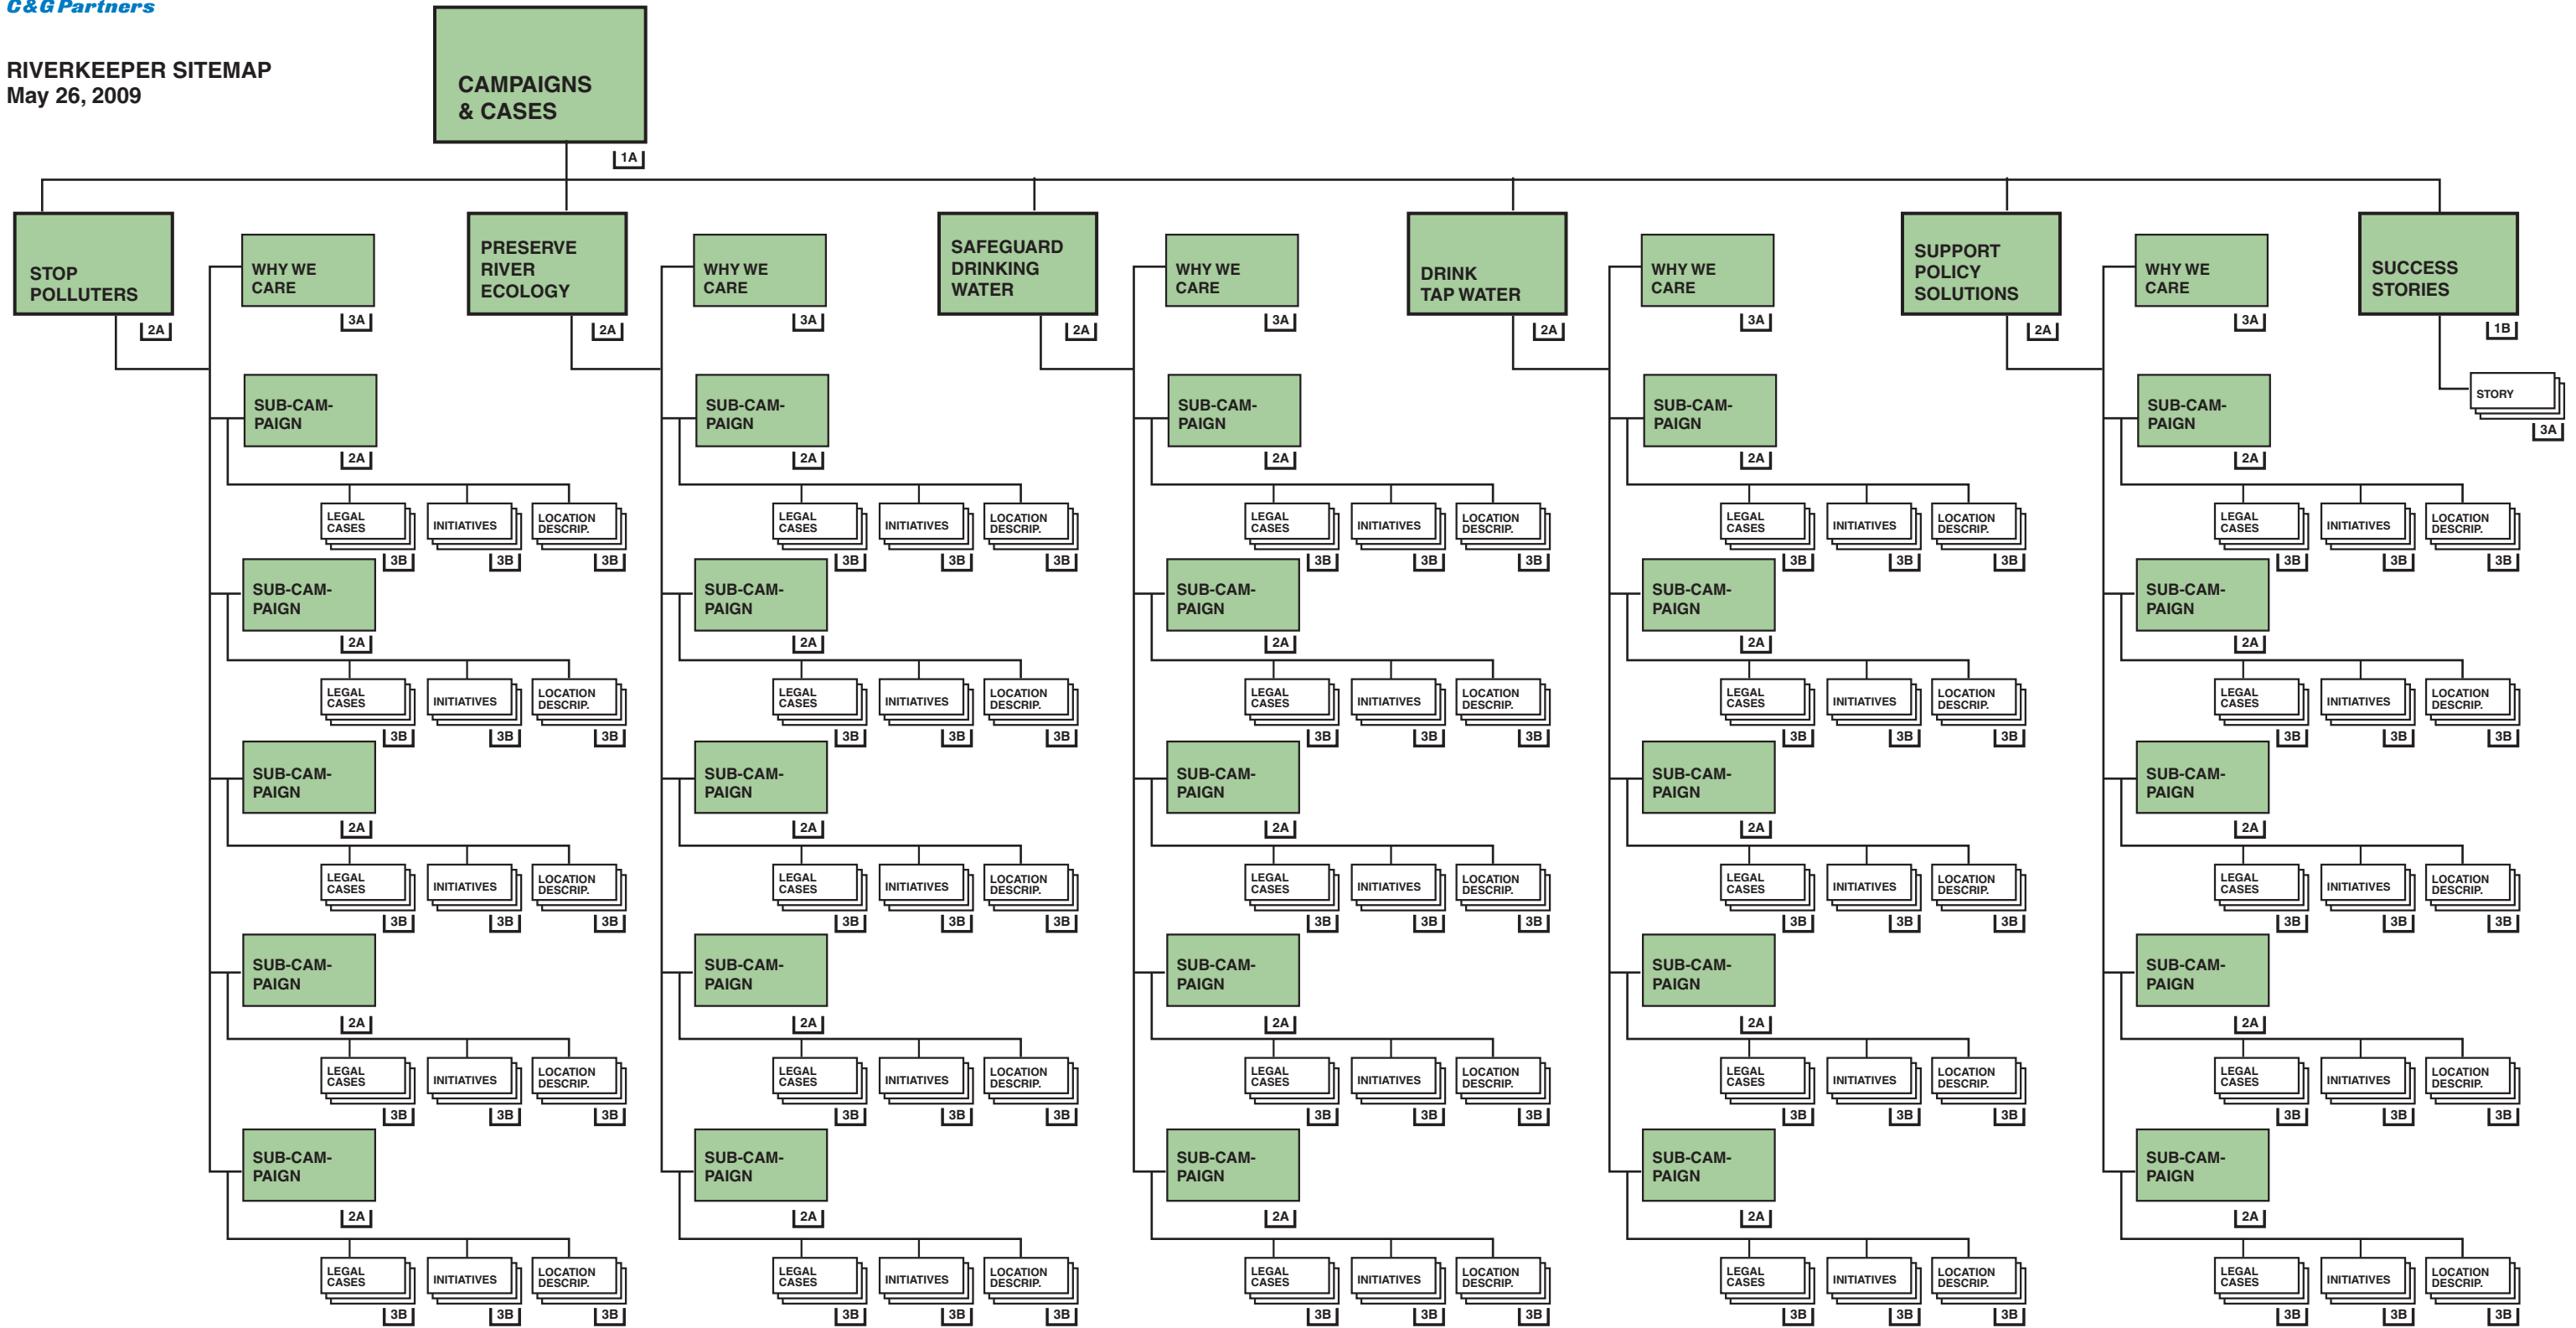

- = Wireframes created as of 5.12.09
- = Phase II
- = On hold pending client feedback
- = Not for 6.22.09 launch

- = Symbol represents Convio pages
- I = Form Page
- G = Google Maps
- S = Share Module

\*NOTE: Sub-Campaign amount is not yet determined (pending client information).

- = Wireframes created as of 2.2.09
- = Phase II
- = On hold pending client feedback
- = Not for 6.22.09 launch

- = Symbol represents Convio pages
- = Form Page
- = Google Maps
- = Share Module

 = Wireframes created as of 2.2.09

= Wireframes created as of 2.2.09

= Phase II

= On hold pending client feedback

= Not for 6.22.09 launch

= Symbol represents Convio pages

= Form Page

= Google Maps

= Share Module

RIVERKEEPER SITEMAP  
May 26, 2009

= Wireframes created as of 2.2.09

= Phase II

= On hold pending client feedback

= Not for 6.22.09 launch

= Symbol represents Convio pages

I = Form Page

G = Google Maps