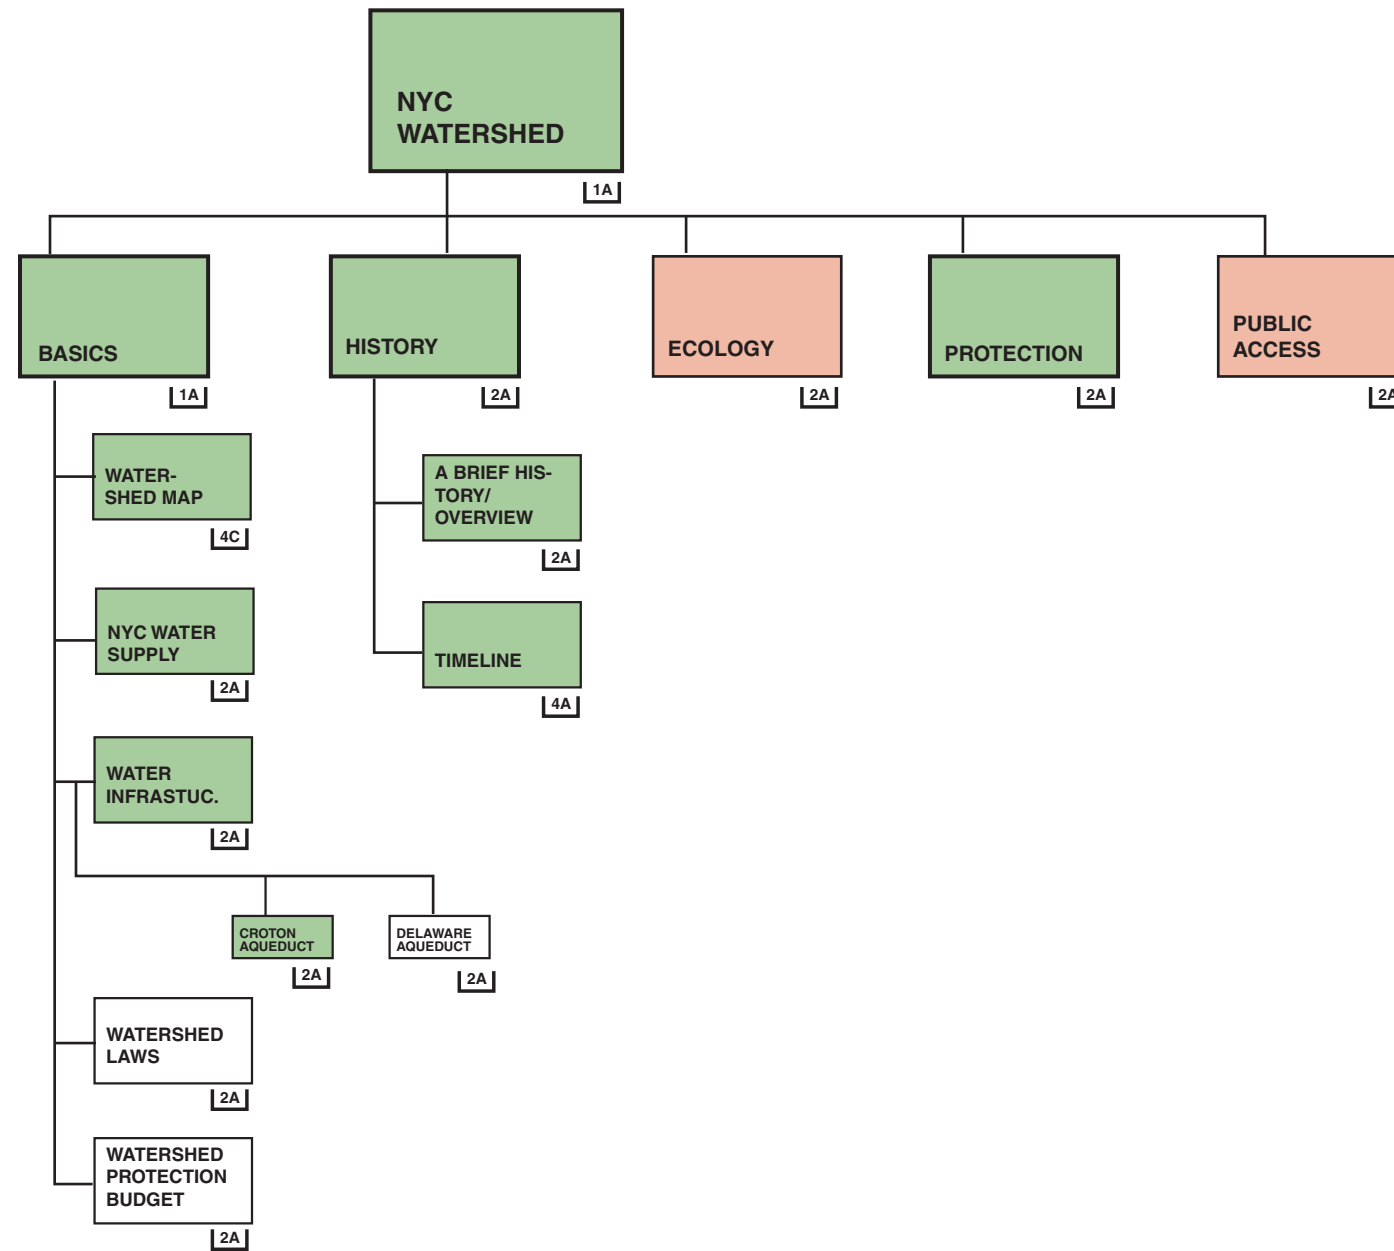

- = Wireframes created as of 2.2.09
- = Phase II
- = On hold pending client feedback
- = Not for 6.22.09 launch

- = Symbol represents Convio pages
- = Form Page
- = Google Maps
- = Share Module

 = Wireframes created as of 2.2.09

 = Phase II

 = On hold pending client feedback

 = Not for 6.22.09 launch

 = Symbol represents Convio pages

 = Form Page

 = Google Maps

 = Share Module

- |   |  |
|---|--|
|  = Wireframes created as of 2.2.09 |  = Symbol represents Convio pages |
|  = Phase II                        |  = Form Page                      |
|  = On hold pending client feedback |  = Google Maps                    |
|  = Not for 6.22.09 launch          |  = Share Module                   |

= Wireframes created as of 2.2.09

= Phase II

= On hold pending client feedback

= Not for 6.22.09 launch

= Symbol represents Convio pages

= Form Page

= Google Maps

= Share Module

RIVERKEEPER SITEMAP  
May 26, 2009

= Wireframes created as of 2.2.09

= Phase II

= On hold pending client feedback

= Not for 6.22.09 launch

= Symbol represents Convio pages

I = Form Page

G = Google Maps